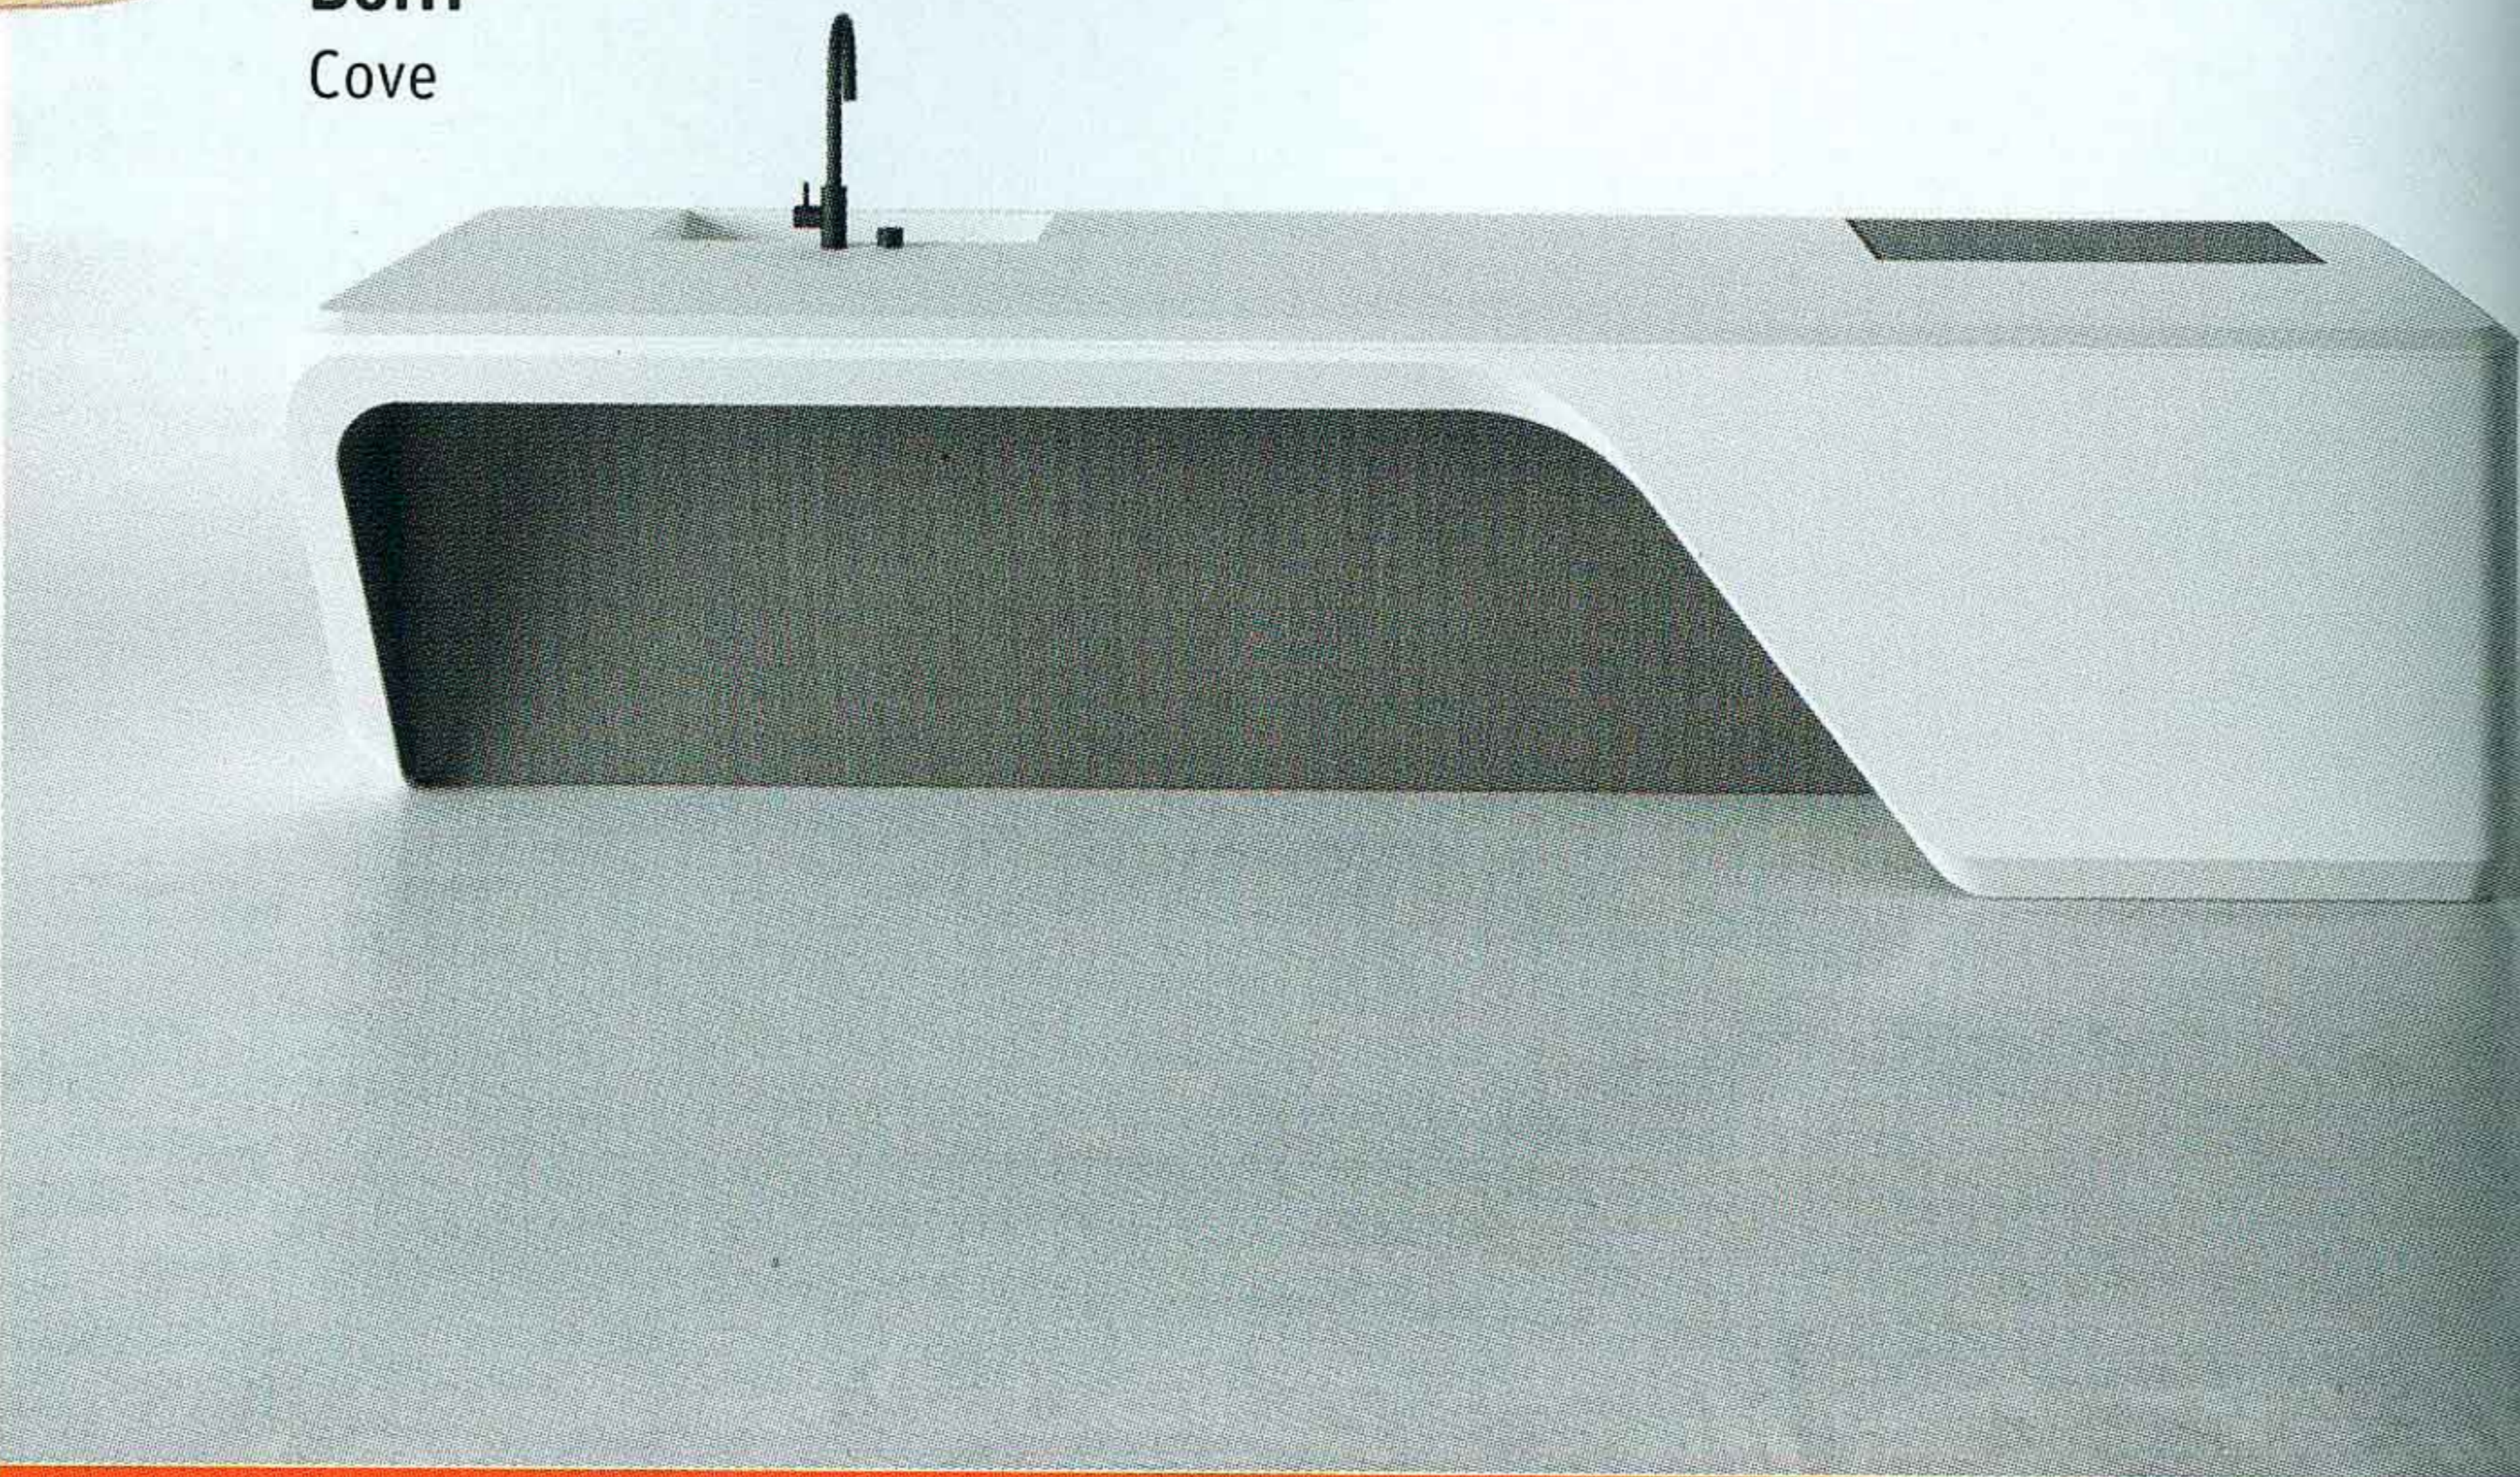

KITCHEN CABINETS
Boffi
Cove