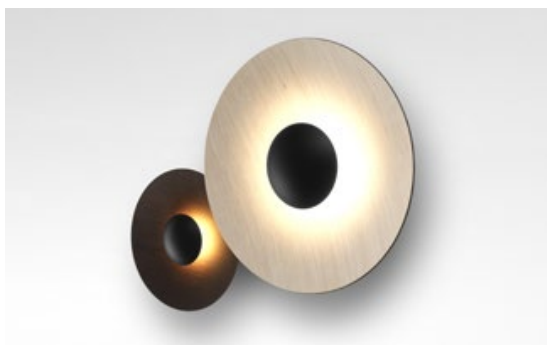

Ginger 60C

LED SMD 28W 700mA 2700K CRI90
Light Source 3023lm Luminaire 1165lm
(included)

**Pressed wood or brushed aluminum diffuser.
Injected and lacquered black metal matte alu-
minium dissipater.**

- Oak - Oak
- Wenge - Wenge
- Oak - White
- Wenge - White
- Brushed brass - Brushed brass
- Black - White

dimmable*

*Phase cut dimmer lea-
ding and trailing edge
(Triac)

- [Download](#) Assembly Instructions
- [Download](#) Photometric Data
- [Download](#) 2D
- [Download](#) 3D
- [Download](#) Energy label

Wood is a great ally of cozy lighting. It is a material that is hard to mold, a challenge that the Ginger collection neatly resolves. The combination of sheets of wood and paper pressed together under high pressure achieves a laminate that appears almost entirely flat.