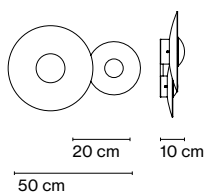

Accessory C2 20/32