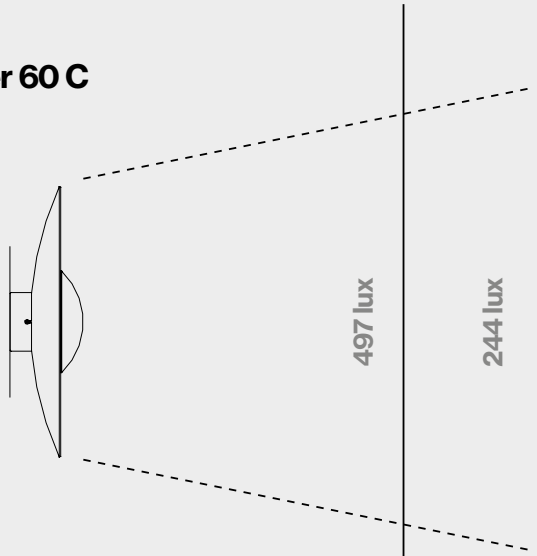

- Oak - Oak
- Wenge - Wenge
- Oak - White
- Wenge - White
- Brushed brass - Brushed brass
- Black - White

Range

How Ginger illuminates

Ginger 60 C

Ginger 42 C

Ginger 32 C

Ginger 20 C

At 70 cm

At 100 cm

At 70 cm

At 100 cm