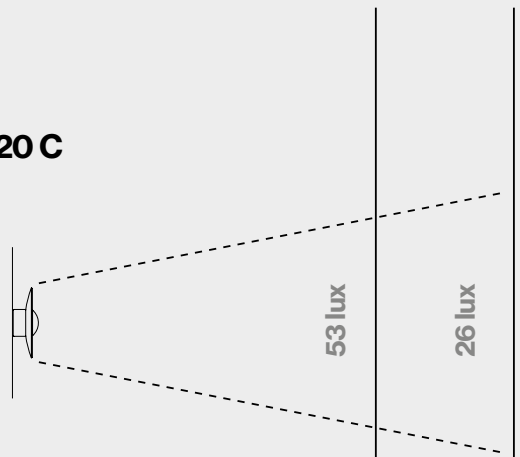

- Oak - Oak
- Wenge - Wenge
- Oak - White
- Wenge - White
- Brushed brass - Brushed brass
- Black - White

Range

How Ginger illuminates

Ginger 60 C

Ginger 42 C

Ginger 32 C

Ginger 20 C

At 70 cm

At 100 cm

At 70 cm

At 100 cm