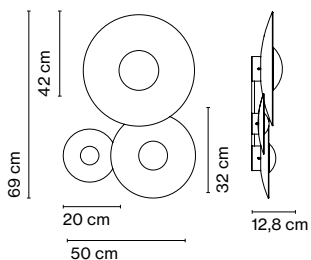

Accessory C3 20/32/42