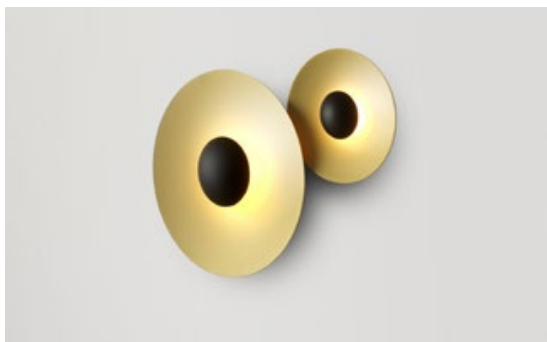

Accessory C2 20/32

LED SMD 13,9W 700mA 2700K CRI90
Light Source 1205lm
(included)

Accessory C3 20/42/60

LED SMD 35,6 700mA 2700K CRI90
Light Source 3335lm
(included)

Accessory C2 32/42

LED SMD 33,2W 700mA 2700K CRI90
Light Source 3196lm Luminaire 1048lm
(included)

Accessory C3 32/42/60

LED SMD 60,2W 700mA 2700K CRI90
Light Source 6219lm Luminaire 2213lm
(included)

Accessory C2 42/60

LED SMD 50,2W 700mA 2700K CRI90
Light Source 5153lm Luminaire 1863lm
(included)

Pressed wood or brushed aluminium diffuser.
Injected and lacquered black metal matte aluminium dissipater.

- Oak - Oak
- Wenge - Wenge
- Oak - White
- Wenge - White
- Brushed brass - Brushed brass
- Black - White

Range