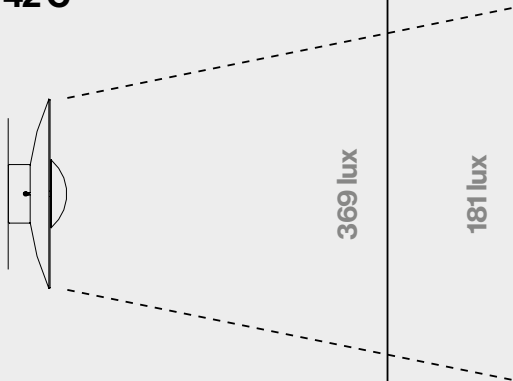

- Oak - Oak
- Wenge - Wenge
- Oak - White
- Wenge - White
- Brushed brass - Brushed brass
- Black - White

Range

How Ginger illuminates

Ginger 60 C

Ginger 42 C

Ginger 32 C

Ginger 20 C

At 70 cm

At 100 cm

At 70 cm

At 100 cm