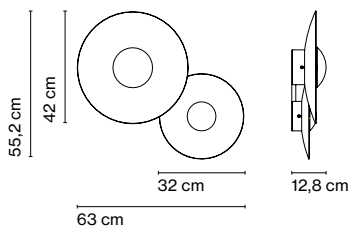

Accessory C2 32/42