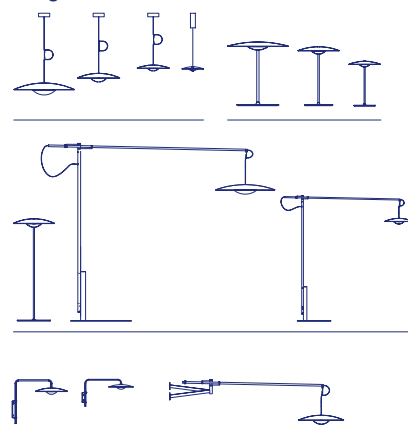

Accessory C2 20/32

LED SMD 13,9W 700mA 2700K CRI90
Light Source 1205lm
(included)

Accessory C3 20/42/60

LED SMD 35,6 700mA 2700K CRI90
Light Source 3335lm
(included)

Accessory C2 32/42

LED SMD 33,2W 700mA 2700K CRI90
Light Source 3196lm Luminaire 1048lm
(included)

Accessory C3 32/42/60

LED SMD 60,2W 700mA 2700K CRI90
Light Source 6219lm Luminaire 2213lm
(included)

Accessory C2 42/60

LED SMD 50,2W 700mA 2700K CRI90
Light Source 5153lm Luminaire 1863lm
(included)

Pressed wood or brushed aluminium diffuser.
Injected and lacquered black metal matte aluminium dissipater.

- Oak - Oak
- Wenge - Wenge
- Oak - White
- Wenge - White
- Brushed brass - Brushed brass
- Black - White

Range