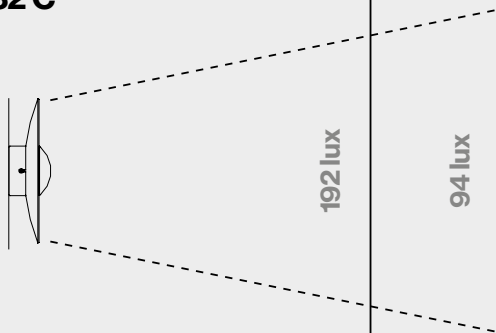

- Oak - Oak
- Wenge - Wenge
- Oak - White
- Wenge - White
- Brushed brass - Brushed brass
- Black - White

Range

How Ginger illuminates

Ginger 60 C

Ginger 42 C

Ginger 32 C

Ginger 20 C

At 70 cm

At 100 cm

At 70 cm

At 100 cm