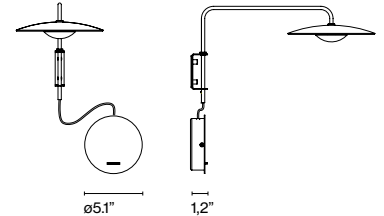

Ginger 20 A (Hardwired)

Ginger A

LED SMD 7,8W 700mA 2700K
1066lm (included)

Pressed wood diffuser of 0.16" in natural oak or wenge. Injected aluminum dissipater and metal structure in lacquered black matte.

Ginger 20 A

LED SMD 4W 700mA 2700K
546lm (included)

- [Download](#) Assembly Instructions
- [Download](#) Photometric Data
- [Download](#) 2D
- [Download](#) 3D

- Oak
- Wenge

Black electrical cord

* Hardwired version: dimmable triac
Plug-in version: inline motion sensor dimmer