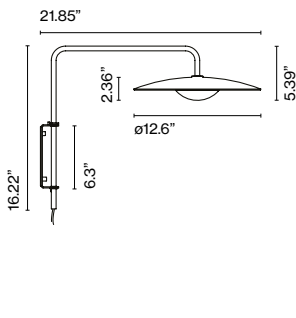

Ginger A (Plug-in)

Ginger A

LED SMD 7,8W 700mA 2700K
1066lm (included)

Pressed wood diffuser of 0.16" in natural oak or wenge. Injected aluminum dissipater and metal structure in lacquered black matte.

Ginger 20 A

LED SMD 4W 700mA 2700K
546lm (included)

- [Download](#) Assembly Instructions
- [Download](#) Photometric Data
- [Download](#) 2D
- [Download](#) 3D

- Oak
- Wenge

Black electrical cord

* Hardwired version: dimmable triac
Plug-in version: inline motion sensor dimmer