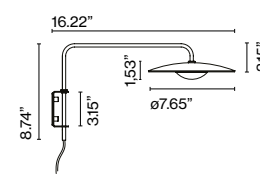

Ginger 20 A (Plug-in)

Ginger A

LED SMD 7,8W 700mA 2700K
1066lm (included)

Pressed wood diffuser of 0.16" in natural oak or wenge. Injected aluminum dissipater and metal structure in lacquered black matte.

Ginger 20 A

LED SMD 4W 700mA 2700K
546lm (included)

- [Download](#) Assembly Instructions
- [Download](#) Photometric Data
- [Download](#) 2D
- [Download](#) 3D

- Oak
- Wenge

Black electrical cord

* Hardwired version: dimmable triac
Plug-in version: inline motion sensor dimmer