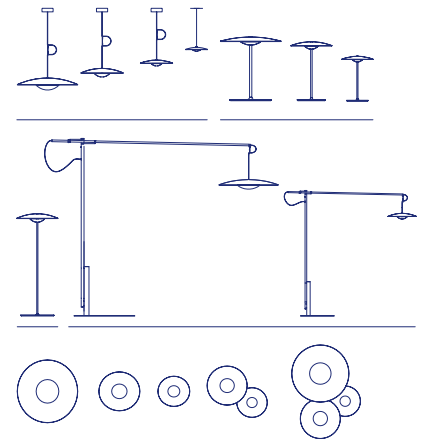

- [Download](#) Assembly Instructions
- [Download](#) Photometric Data
- [Download](#) 2D
- [Download](#) 3D

- Oak
- Wenge

Black electrical cord

* Hardwired version: dimmable triac
Plug-in version: inline motion sensor dimmer

Range

Watch the video
info@marset.com
www.marset.com

This wall version adds a simple folding structure to the lampshade, turning it into the perfect lamp for the head of a bed, to illuminate a reading corner or even to be used as an occasional lamp over a table.