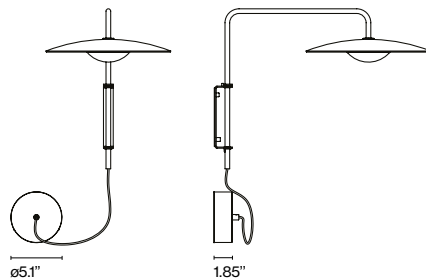

Ginger A (Hardwired)

Ginger A

LED SMD 7,8W 700mA 2700K
1066lm (included)

Pressed wood diffuser of 0.16" in natural oak or wenge. Injected aluminum dissipater and metal structure in lacquered black matte.

Ginger 20 A

LED SMD 4W 700mA 2700K
546lm (included)

- [Download](#) Assembly Instructions
- [Download](#) Photometric Data
- [Download](#) 2D
- [Download](#) 3D

- Oak
- Wenge

Black electrical cord

* Hardwired version: dimmable triac
Plug-in version: inline motion sensor dimmer