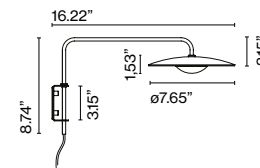

LED-Ginger 20 A (Plug-in)

LED-Ginger A

LED SMD 7,8W 700mA 2700K
1066lm (included)

Pressed wood diffuser of 0.16" in natural oak or wenge. Injected aluminum dissipater and metal structure in lacquered black matte.

LED-Ginger 20 A

LED SMD 4W 700mA 2700K
546lm (included)

- [Download](#) Assembly Instructions
- [Download](#) Photometric Data
- [Download](#) 2D
- [Download](#) 3D

- Oak
- Wenge

Black electrical cord

* Hardwired version: dimmable triac
Plug-in version: inline motion sensor dimmer