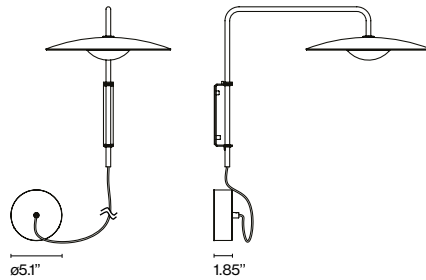

LED-Ginger A (Hardwired)