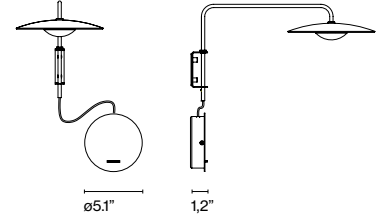

LED-Ginger 20 A (Hardwired)

LED-Ginger A

LED SMD 7,8W 700mA 2700K
1066lm (included)

Pressed wood diffuser of 0.16" in natural oak or wenge. Injected aluminum dissipater and metal structure in lacquered black matte.

LED-Ginger 20 A

LED SMD 4W 700mA 2700K
546lm (included)

- [Download](#) Assembly Instructions
- [Download](#) Photometric Data
- [Download](#) 2D
- [Download](#) 3D

- Oak
- Wenge

Black electrical cord

* Hardwired version: dimmable triac
Plug-in version: inline motion sensor dimmer