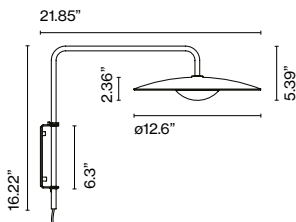

LED-Ginger A (Plug-in)