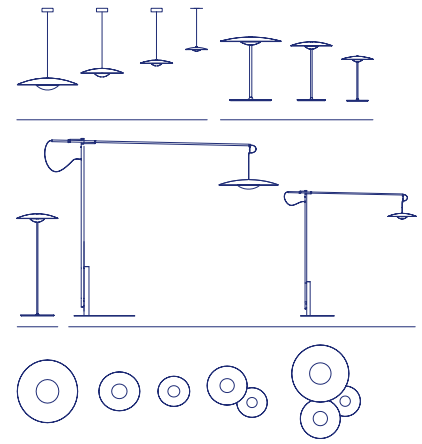

- [Download](#) Assembly Instructions
- [Download](#) Photometric Data
- [Download](#) 2D
- [Download](#) 3D

- Oak
- Wenge

Black electrical cord

* Hardwired version: dimmable triac
Plug-in version: inline motion sensor dimmer

Range

Dry locations only

Watch the video
info@marset.com
www.marset.com

This wall version adds a simple folding structure to the lampshade, turning it into the perfect lamp for the head of a bed, to illuminate a reading corner or even to be used as an occasional lamp over a table.