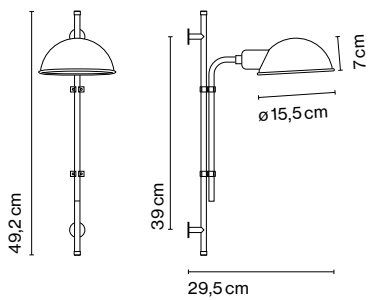

Funiculí **Lluís Porqueras**

marset

Funiculí A

Funiculí A

- ☉ E14 HSGSP/C/UB 46W
- 🔊 E14 LED 5W

Black fabric electrical cord

Stem and wall clip in lacquered iron. Shade made of lacquered aluminium.

- Moss grey (Ral 7003)
- Off-white (Ral 9001)
- Black (Ral 9005)

- [Download](#) Assembly Instructions
- [Download](#) 2D
- [Download](#) 3D
- [Download](#) Energy label

Range

Watch the video

info@marset.com
www.marset.com

Funiculí is the re-edition of a lamp originally designed in 1979. Lluís Porqueras has always sought an absolute simplicity in his designs, doing away with everything superfluous to leave the essence of the useful, simple object.