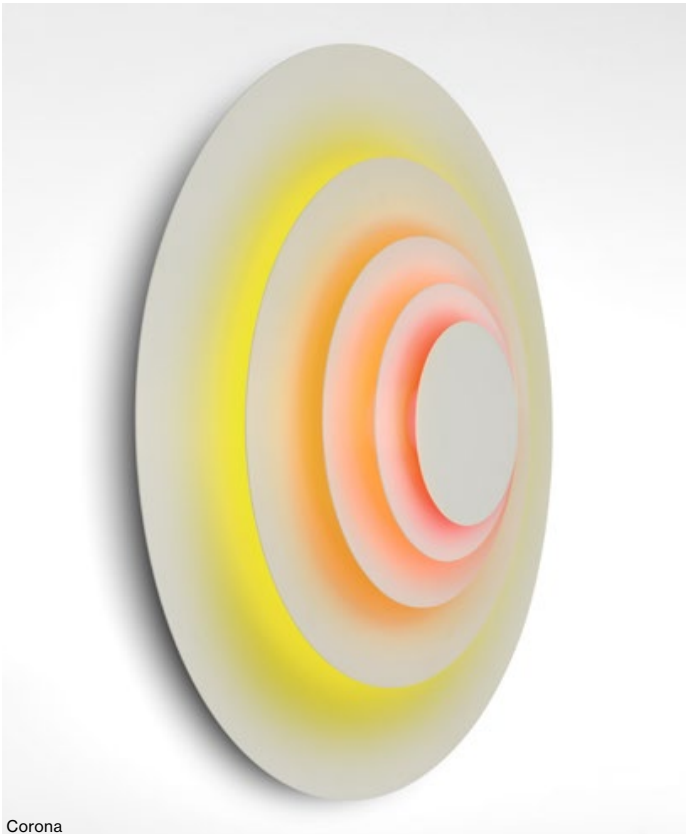

Concentric

Rob Zinn

marset

Corona

Major

Corona

Concentric L

Concentric M

Concentric S

Major

Concentric L / M / S
 LED SMD 11,5W 700mA
 2700K CRI90
 Light source 1019lm (included)

Concentric and overlapped plates made of lacquered white metal. The back of the plates is covered with vinyl in different colours.

-  Corona
 - Light orange
 - Gold
 - Yellow
 - Neon yellow
-  Major
 - Nut brown
 - Gold
 - Soft pink
 - Orange red

dimmable*

*Phase cut dimmer leading and trailing edge (Triac)

- [Download](#) Assembly Instructions
- [Download](#) 2D
- [Download](#) 3D
- [Download](#) Energy label

info@marset.com
 www.marset.com

Concentric is a visually striking lamp whether it's on or off, though turned on in the dark is when it becomes the most impressive and dynamic.