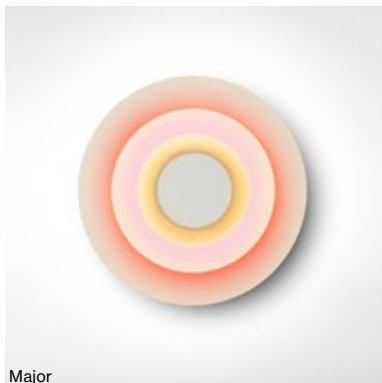

Concentric

Rob Zinn

marset

Corona

Major

Corona

Concentric L

Concentric M

Concentric S

Major

Concentric L / M / S
 LED SMD 11,5W 700mA
 2700K CRI90
 Light source 1019lm (included)

Concentric and overlapped plates made of lacquered white metal. The back of the plates is covered with vinyl in different colours.

-  Corona
 - Light orange
 - Gold
 - Yellow
 - Neon yellow
-  Major
 - Nut brown
 - Gold
 - Soft pink
 - Orange red

dimmable*

*Phase cut dimmer leading and trailing edge (Triac)

- [Download](#) Assembly Instructions
- [Download](#) 2D
- [Download](#) 3D
- [Download](#) Energy label

info@marset.com
 www.marset.com

Concentric is a visually striking lamp whether it's on or off, though turned on in the dark is when it becomes the most impressive and dynamic.