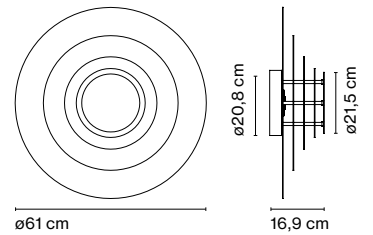

Concentric S

Major

Concentric L / M / S
 LED SMD 11,5W 700mA
 2700K CRI90
 Light source 1019lm (included)

Concentric and overlapped plates made of lacquered white metal. The back of the plates is covered with vinyl in different colours.

-  Corona
 - Light orange
 - Gold
 - Yellow
 - Neon yellow
-  Major
 - Nut brown
 - Gold
 - Soft pink
 - Orange red

dimmable*

*Phase cut dimmer leading and trailing edge (Triac)

- [Download](#) Assembly Instructions
- [Download](#) 2D
- [Download](#) 3D
- [Download](#) Energy label