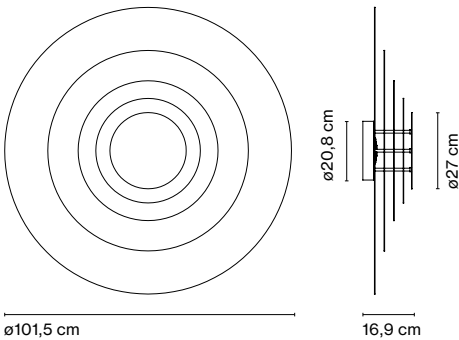

Concentric L