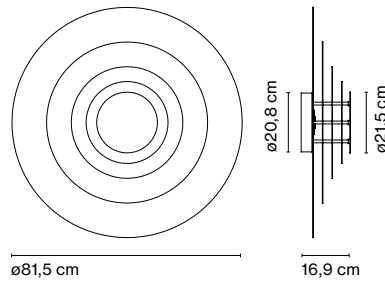

Concentric S

Major

Concentric L / M / S
 LED SMD 11,5W 700mA
 2700K CRI90
 Light source 1019lm (included)

Concentric and overlapped plates made of lacquered white metal. The back of the plates is covered with vinyl in different colours.

-  Corona
 - Light orange
 - Gold
 - Yellow
 - Neon yellow
-  Major
 - Nut brown
 - Gold
 - Soft pink
 - Orange red

dimmable*

*Phase cut dimmer leading and trailing edge (Triac)

- [Download](#) Assembly Instructions
- [Download](#) 2D
- [Download](#) 3D
- [Download](#) Energy label