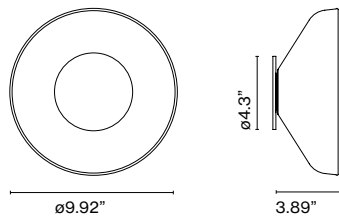

Aura

Joan Gaspar

marset

Aura

Aura Plus

Aura
LED SMD 8.7W 500mA
2700K
Delivered lumens 448lm (included)
120 V / 60 Hz
Wall mounted

Aura Plus
LED SMD 8.7W 500mA
2700K
Delivered lumens 470lm (included)
120 V / 60 Hz
Wall / Ceiling mounted