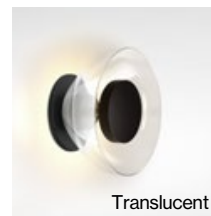

Opal

Translucent