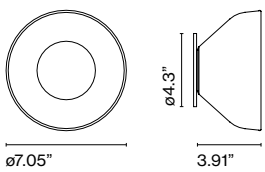

Aura

Joan Gaspar

marset

Aura

Aura Plus

Aura
LED SMD 8.7W 500mA
2700K
Delivered lumens 448lm (included)
120 V / 60 Hz
Wall mounted

Aura Plus
LED SMD 8.7W 500mA
2700K
Delivered lumens 470lm (included)
120 V / 60 Hz
Wall / Ceiling mounted