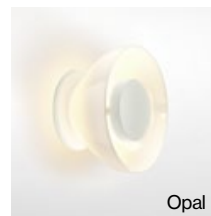

Aura

Aura Plus

Aura
LED SMD 8.7W 500mA
2700K
Delivered lumens 448lm (included)
120 V / 60 Hz
Wall mounted

Aura Plus
LED SMD 8.7W 500mA
2700K
Delivered lumens 470lm (included)
120 V / 60 Hz
Wall / Ceiling mounted

Polycarbonate structure and dissipater in lacquered aluminum. Lampshade in blown glass.

Aura / Aura Plus

- Translucent
- Opal
- Smoked
- Copper

Suitable for damp locations

Non dimmable

White dissipater for white opal shade. Black dissipater for the other finishes.

⚠ WARNING. California Proposition 65 Warning for California Consumers. This product can expose you to chemicals including wood dust and lead which are known to the State of California to cause cancer or birth defects or other reproductive harm. For more information go to www.P65Warnings.ca.gov

marsetusa@marset.com
www.marset.com

- [Download](#) Assembly Instructions
- [Download](#) 2D / 3D
- [Download](#) Photometric data

Opal

A humble glass carafe imprinted on the eye of its designer was the start of the design process of the Aura Plus wall lamp.