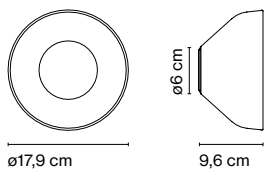

Aura **Joan Gaspar**

marset

Aura

Aura Plus

Aura / Aura Plus
 LED 9,3W 2700K 220V
 Luminaire 447,5lm
 Light source 830lm
 (included)

White dissipater for white opal shade. Black dissipater for the other finishes.