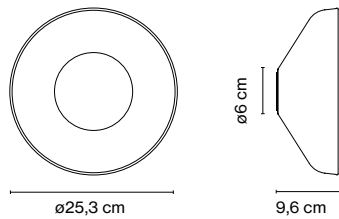

Aura **Joan Gaspar**

marset

Aura

Aura Plus

Aura / Aura Plus
 LED 9,3W 2700K 220V
 Luminaire 447,5lm
 Light source 830lm
 (included)

White dissipater for white opal shade. Black dissipater for the other finishes.