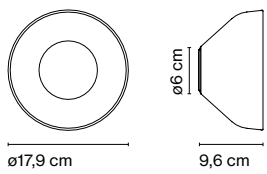

Aura

Joan Gaspar

marset

Aura

Aura Plus

Aura
LED 9,3W 2700K 220V
Luminaire 447,5lm
Light source 830lm
(included)

Aura Plus
LED 9,3W 2700K 220V
Luminaire 470lm
Light source 830lm
(included)

Polycarbonate structure and dissipater in lacquered aluminium. Lampshade in blown glass.