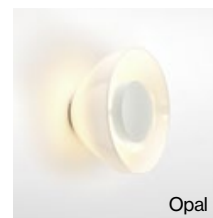

A humble glass carafe imprinted on the eye of its designer was the start of the design process of the Aura Plus wall lamp.