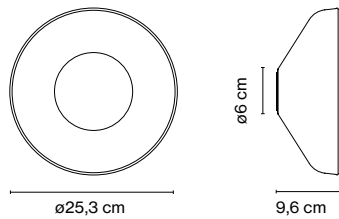

Aura

Joan Gaspar

marset

Aura

Aura Plus

Aura
LED 9,3W 2700K 220V
Luminaire 447,5lm
Light source 830lm
(included)

Aura Plus
LED 9,3W 2700K 220V
Luminaire 470lm
Light source 830lm
(included)

Polycarbonate structure and dissipater in lacquered aluminium. Lampshade in blown glass.