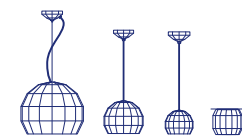

- ⦿ 2 x G9 Bipin T4 40W

120 V - 60 Hz

Ceramic diffuser with an interior of brilliant white enamel or gold. An inner reflector matches the white enamel or gold of the interior.

- ⦿ White-White
- ⦿ White-Gold
- ⦿ Blue-White
- ⦿ Blue-Gold
- ⦿ Terracotta-White
- ⦿ Terracotta-Gold
- ⦿ Black-White
- ⦿ Black-Gold

Dry locations only

*Only for Scotch Club A 30

** Only for Scotch Club A 40 with G24 q-2 T4 18W bulbs

[Download](#) Assembly Instructions

[Download](#) 2D

[Download](#) 3D

Range

Watch the video