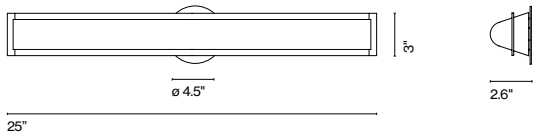

Manhattan T5

Joan Gaspar

marset

Manhattan T5

Manhattan T5 63.5*

←→ T5 HO Mini Bipin 24W
Electronic ballast 120-277V 50/60Hz

Chromed aluminum structure. Diffuser made of silk-screened polycarbonate.

Structure