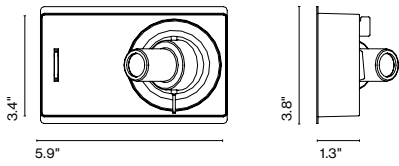

Ledcompass

Ledcompass RSC

Inspired by the ventilation nozzles on airliners, the Ledcompass collection is easy and intuitive to handle as its LED technology enables users to aim the light without burning themselves.

Ledcompass / RSC
LED 3W 700mA 2700K 150lm
(included)

120 V - 60 Hz

An injected aluminum body houses a 360° swiveling LED light. Integrated rocker switch at the base of the fixture.

- Silver grey
- White
- Black

Dry locations only

- [Download](#) Assembly Instructions
- [Download](#) 2D
- [Download](#) 3D

info@marset.com
www.marset.com