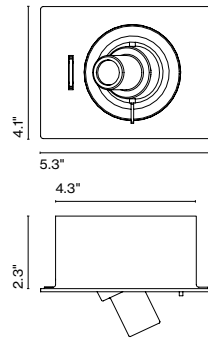

Ledcompass

Ledcompass RSC

Inspired by the ventilation nozzles on airliners, the Ledcompass collection is easy and intuitive to handle as its LED technology enables users to aim the light without burning themselves.

Ledcompass / RSC
LED 3W 700mA 2700K 150lm
(included)

120 V - 60 Hz

An injected aluminum body houses a 360° swiveling LED light. Integrated rocker switch at the base of the fixture.

- Silver grey
- White
- Black

Dry locations only

- [Download](#) Assembly Instructions
- [Download](#) 2D
- [Download](#) 3D

info@marset.com
www.marset.com