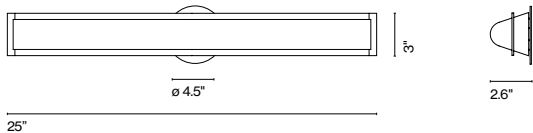

Manhattan T5

Joan Gaspar

marset

Manhattan T5

Manhattan T5 63.5*

T5 HO Mini Bipin 24W
Electronic ballast 120-277V 50/60Hz

Chromed aluminum structure. Diffuser made of silk-screened polycarbonate.

Structure