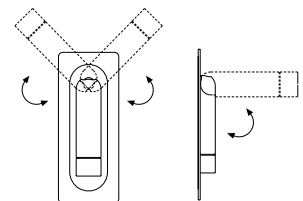

Dimmable: No
Supply voltage: 120V

Materials
Structure: Injected aluminum
Frontal: Transparent polycarbonate

Dry locations only

LED included

Range of positions

⚠ WARNING. California Proposition 65 Warning for California Consumers. This product can expose you to chemicals including wood dust and lead which are known to the State of California to cause cancer or birth defects or other reproductive harm. For more information go to www.P65Warnings.ca.gov

marsetusa@marset.com
www.marset.com

Download

Photometric data file (LDT or IES)
2D, 3D, Photometric Data
Assembly instructions

Collection