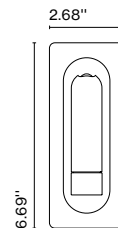

Ledtube RSC

Code	Finish	Electrical
A622-221-17-27K	● Aluminum	Electrical Rating: 100-240VAC 50-60Hz 3.6W
A622-221-18-27K	● Bronze	Luminaire: 131lm
A622-221-35-27K	● Matte white (RAL 9010)	CCT: 2700K
A622-221-39-27K	● Matte black (RAL 9005)	CRI: 90

Dimmable: No
Supply voltage: 120V

Materials
Structure: Injected aluminum
Frontal: Transparent polycarbonate

Dry locations only

LED included

Range of positions

⚠ WARNING. California Proposition 65 Warning for California Consumers. This product can expose you to chemicals including wood dust and lead which are known to the State of California to cause cancer or birth defects or other reproductive harm. For more information go to www.P65Warnings.ca.gov