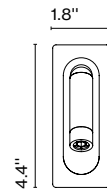

Dimmable: No
Supply voltage: 120V

Materials
Structure: Injected aluminum
Frontal: Transparent polycarbonate

Dry locations only

Range of positions

⚠ WARNING. California Proposition 65 Warning for California Consumers. This product can expose you to chemicals including wood dust and lead which are known to the State of California to cause cancer or birth defects or other reproductive harm. For more information go to www.P65Warnings.ca.gov