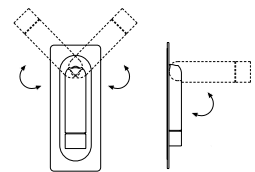

Dimmable: No
Supply voltage: 120V

Materials
Structure: Injected aluminum
Frontal: Transparent polycarbonate

Dry locations only

Range of positions

⚠ WARNING. California Proposition 65 Warning for California Consumers. This product can expose you to chemicals including wood dust and lead which are known to the State of California to cause cancer or birth defects or other reproductive harm. For more information go to www.P65Warnings.ca.gov