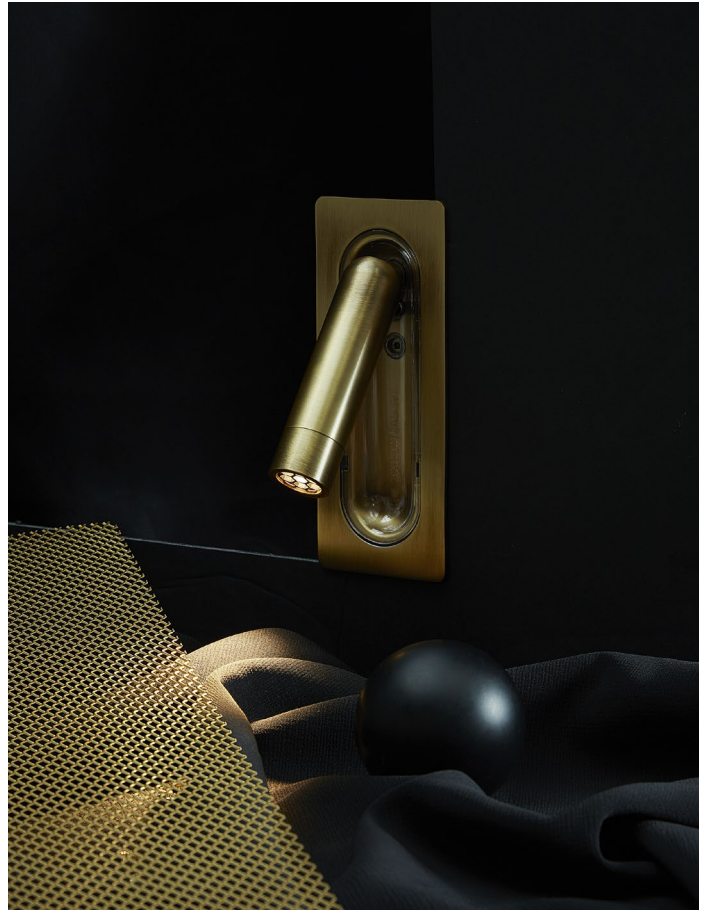

Ledtube

Daniel López

marset

A headboard lamp with a powerful, movable beam of light that's an archetype due to its functionality and ability to blend with any space. Its ergonomic design beckons you to move it in any direction, up to 360°, and its use is very intuitive. When

opened, it turns on automatically; when closed, it turns off and hides away in the wall, like camouflage. It's so versatile it can be installed vertically or horizontally, adapting to the needs of your space.