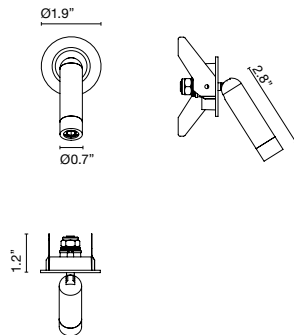

Ledtube

Daniel López

marset

Ledtube mini

Ledtube mini spot

Range of positions

The Ledtube mini offers a new size to fill the gap: the same design but smaller and more compact while maintaining the proportions of the original.

Ledtube mini

LED 3.6W 700mA 2700K
CRI90
Source lumens - 132lm (included)

Ledtube mini spot

LED 3.6W 700mA 2700K
CRI90
Source lumens - 132lm (included)

Optics

Injected aluminum structure and a frontal piece of transparent polycarbonate. Honeycomb grill to avoid glare. Incorporated switch to turn the lamp on when opened and off when folded away, except in the spot version.