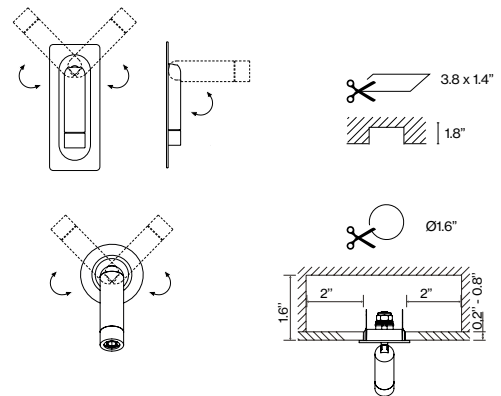

Ledtube

Daniel López

marset

Ledtube mini

Ledtube mini spot

Range of positions

The Ledtube mini offers a new size to fill the gap: the same design but smaller and more compact while maintaining the proportions of the original.

Ledtube mini

LED 3.6W 700mA 2700K
CRI90
Source lumens - 132lm (included)

Ledtube mini spot

LED 3.6W 700mA 2700K
CRI90
Source lumens - 132lm (included)

Optics

Injected aluminum structure and a frontal piece of transparent polycarbonate. Honeycomb grill to avoid glare. Incorporated switch to turn the lamp on when opened and off when folded away, except in the spot version.