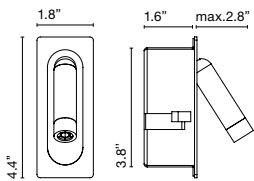

Ledtube

Daniel López

marset

Ledtube mini

Ledtube mini spot

Range of positions

The Ledtube mini offers a new size to fill the gap: the same design but smaller and more compact while maintaining the proportions of the original.

Ledtube mini

LED 3.6W 700mA 2700K
CRI90
Source lumens - 132lm (included)

Ledtube mini spot

LED 3.6W 700mA 2700K
CRI90
Source lumens - 132lm (included)

Optics

Injected aluminum structure and a frontal piece of transparent polycarbonate. Honeycomb grill to avoid glare. Incorporated switch to turn the lamp on when opened and off when folded away, except in the spot version.