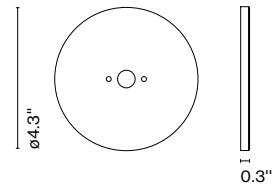

Code	Finish
A622-181-17	● Aluminum
A622-181-18	● Bronze
A622-181-35	● Matte white (RAL 9010)
A622-181-39	● Matte black (RAL 9005)

Materials
Structure: Metal

WARNING. California Proposition 65 Warning for California Consumers. This product can expose you to chemicals including wood dust and lead which are known to the State of California to cause cancer or birth defects or other reproductive harm. For more information go to www.P65Warnings.ca.gov