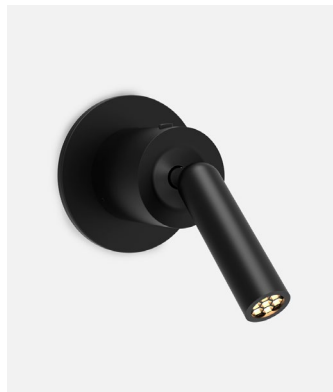

Ledtube

Daniel López

marset

A headboard lamp with a powerful, movable beam of light that's an archetype due to its functionality and ability to blend with any space. Its ergonomic design beckons you to move it in any direction, up to 360°, and its use is very intuitive. When

opened, it turns on automatically; when closed, it turns off and hides away in the wall, like camouflage. It's so versatile it can be installed vertically or horizontally, adapting to the needs of your space.

Dimmable: Not dimmable

Materials
Structure: Injected aluminum
Frontal: Transparent polycarbonate

Dry locations only

LED included

Disk Accessory

Product notes
Product type: Accessory
Accessory required for installation over a 4-inch octagonal junction box.

Code	Finish
A622-181-17	● Aluminum
A622-181-18	● Bronze
A622-181-35	● Matte white (RAL 9010)
A622-181-39	● Matte black (RAL 9005)

Materials
Structure: Metal

WARNING. California Proposition 65 Warning for California Consumers. This product can expose you to chemicals including wood dust and lead which are known to the State of California to cause cancer or birth defects or other reproductive harm. For more information go to www.P65Warnings.ca.gov