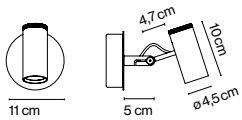

Polo
Joan Gaspar

marset

Polo A hardwired

Wall bracket

Polo A

LED 7W 350mA 3000K
Luminaire 442lm
Light Source 520lm (included)

Black electrical cord

Body and diffuser in lacquered aluminium. A switch is incorporated into the diffuser.

● Black (Ral 9005)

- [Download](#) Assembly Instructions
- [Download](#) Photometric Data
- [Download](#) 2D
- [Download](#) 3D
- [Download](#) Energy label

Range

Watch the video
info@marset.com
www.marset.com