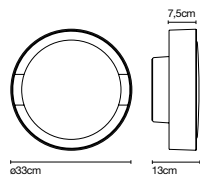

A ceiling lamp whose beauty lies in its simplicity and clarity, offering multiple lighting effects thanks to its design.

Plaff-on! 50 IP54

4x E27 LED Standard 8W

Plaff-on! 50 LED IP54

Light Source:
LED SMD 700mA 28,4W 2700K CRI90 3318lm

Luminaire:
220 - 240 VAC TRIAC 34W 2172lm
220 - 240 VAC DALI 33,25W 2172lm

Available 3CCT: 2700K, 3000K, 4000K

Plaff-on! 33 IP54

2x E27 LED Standard 8W

Plaff-on! 33 LED IP54

Light Source:
LED SMD 700mA 21,8W 2700K CRI90 2654lm

Luminaire:
220 - 240 VAC TRIAC 27W 1941lm
220 - 240 VAC DALI 26,1W 1941lm

Available 3CCT: 2700K, 3000K, 4000K

Plaff-on! 16 IP65

Light Source:
LED COB 230 VAC 8W 2700K CRI90 571lm

Luminaire:
230 VAC TRIAC 8,47W 225lm

LED included

Ring made of lacquered aluminium which supports an opal blown glass shade.

Structure

- Black (RAL 9005)
- Rust Brown
- White (RAL 9010) - Only available for Plaff-on! 16 IP65

Diffuser

- White

dimable

(Only LED versions)

IP54

IP65

- [Download](#) Assembly Instructions
- [Download](#) Photometric Data
- [Download](#) 2D
- [Download](#) 3D