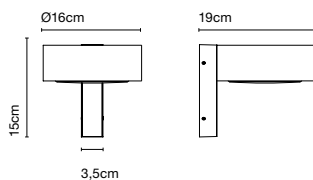

Plaff-on!

Joan Gaspar

marset

Plaff-on! A IP65

Plaff-on! A IP65
 LED COB 8W 230V 2700K
 CRI90
 Light source - 544lm
 (included)

Structure made of lacquered aluminium which supports an opal blown glass shade.

● Black

dimmable

IP65

- [Download](#) Assembly Instructions
- [Download](#) Photometric Data
- [Download](#) 2D
- [Download](#) 3D
- [Download](#) Energy label

Range

info@marset.com
 www.marset.com

This new outdoor version features a perpendicular mount to project the light downward while still allowing light to flow smoothly through the open top.