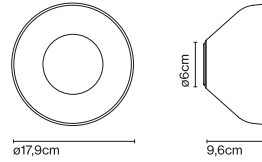

Aura 24V

Code   Finish
A676-034-50-27K   ○ Transparent
A676-034-51-27K   ● Opal

Materials   Dimmable: Yes
Shade: Blown glass   Integrated dimmer: No
Structure: Polycarbonate   Dimming protocols: It depends on the
Dissipater: Aluminium   purchased power supply.

Dimmable

Product type: Wall
Light source: LED SMD 24Vdc 10W 2700K CRI90 1038lm
Luminaire: (Power supply not included) 442lm

Weight: Net 0,5 kg – Gross 0,8 kg
Package: 26 x 26 x 20 cm - 0,8 kg – VOL - 0,013 m³
Product notes: Structure in black, except for the opal version, with structure in white.
LED included.
3000K available upon request.

Wire installation: Hardwired

Power supply Dimmable

Code	Description	Dimming	Class	Dimmable
968-223-23	20W - 24V	Triac	II	CE
968-262	50W - 24V	Triac	II	
968-369	35W - 24V	DALI-2	II	
968-370	60W - 24V	DALI-2	II	

Aura Plus 24V

Code   Finish
A676-035-50-27K   ○ Transparent
A676-035-51-27K   ● Opal

Materials   Dimmable: Yes
Shade: Blown glass   Integrated dimmer: No
Structure: Polycarbonate   Dimming protocols: It depends on the
Dissipater: Aluminium   purchased power supply.