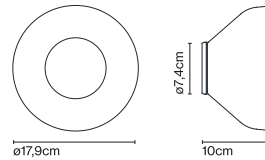

Aura

Code	Finish
A676-300-50-3CCT	○ Transparent
A676-300-51-3CCT	● Opal
A676-300-53-3CCT	● Transparent smoked

Materials	Dimmable: Yes
Shade: Blown glass	Integrated dimmer: No
Structure: Polycarbonate	Dimming protocols: Phase cut (Triac)
Dissipater: Aluminium	

Product type: Wall
Light source: LED SMD 350mA 6,5W 2200K/2700K/3000K CRI90
Luminaire: 220 – 240 VAC TRIAC

Product notes: Structure in black, except for the opal version, with structure in white.
LED included

Wire installation: Hardwired

It features an integrated switch that allows the desired colour temperature to be selected during installation.