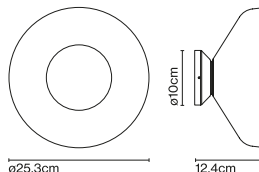

Dimmable

Product type: Wall
Light source: LED SMD 700mA 8,2W 2700K CRI90 913lm
Luminaire: 220 - 240 VAC TRIAC 12,3W 416lm

Weight: Net 1,2 kg – Gross 1,8 kg
Package: 26 x 26 x 20 cm - 1,8 kg – VOL - 0,013 m³
Product notes: Structure in black, except for the opal version, with structure in white.
LED included.
3000K available upon request.

Wire installation: Hardwired