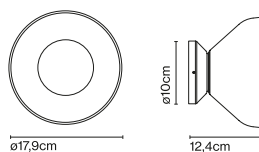

Dimmable

Product type: Wall
Light source: LED SMD 700mA 8,2W 2700K CRI90 913lm
Luminaire: 220 - 240 VAC TRIAC 12,3W 389lm

Weight: Net 0,9 kg – Gross 1,1 kg
Package: 26 x 26 x 20 cm - 1,1 kg – VOL - 0,013 m³
Product notes: Structure in black, except for the opal version, with structure in white.
LED included.
3000K available upon request.