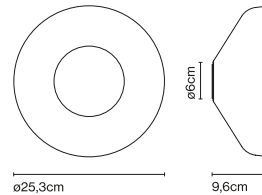

Dimmable

Product type: Wall
Light source: LED SMD 24Vdc 10W 2700K CRI90 1038lm
Luminaire: (Power supply not included) 473lm

Weight: Net 0,9 kg – Gross 1,5 kg
Package: 33 x 22 x 21 cm - 1,5 kg – VOL - 0,015 m³
Product notes: Structure in black, except for the opal version, with structure in white.
LED included.
3000K available upon request.

Wire installation: Hardwired

Power supply Dimmable

Code	Description	Dimming	Class	Dimmable
968-223-23	20W - 24V	Triac	II	CE
968-262	50W - 24V	Triac	II	
968-369	35W - 24V	DALI-2	II	
968-370	60W - 24V	DALI-2	II	

info@marset.com
www.marset.com