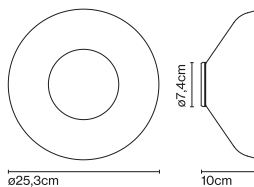

Aura Plus

Code	Finish
A676-301-50-3CCT	○ Transparent
A676-301-51-3CCT	● Opal
A676-301-53-3CCT	● Transparent smoked

Materials	Dimmable: Yes
Shade: Blown glass	Integrated dimmer: No
Structure: Polycarbonate	Dimming protocols: Phase cut (Triac)
Dissipater: Aluminium	

Dimmable

Product type: Wall
Light source: LED SMD 350mA 6,5W 2200K/2700K/3000K CRI90
Luminaire: 220 – 240 VAC TRIAC

Product notes: Structure in black, except for the opal version, with structure in white.
LED included

Wire installation: Hardwired

It features an integrated switch that allows the desired colour temperature to be selected during installation.

Aura W/Canopy

Code	Finish
A676-032-50-27K	○ Transparent
A676-032-51-27K	● Opal
A676-032-53-27K	● Transparent smoked

Materials	Dimmable: Yes
Shade: Blown glass	Integrated dimmer: No
Structure: Polycarbonate	Dimming protocols: Phase cut (Triac)
Dissipater: Aluminium