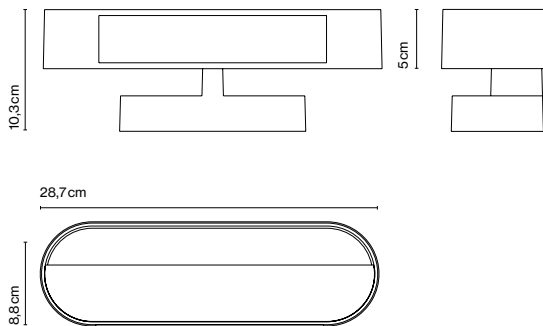

Scene

Joan Gaspar

marset

Scene

Scene

— R7s ECO 114mm 120W
LED 14W 3000K 900lm
(included)

Structure in injection-moulded aluminium.

- White (Ral 9003)
- Black (Ral 9005)

- [Download](#) Assembly Instructions
- [Download](#) 2D
- [Download](#) 3D
- [Download](#) Energy label

info@marset.com
www.marset.com

A wall lamp which provides indirect light, Scene lights the wall in a neutral, discreet manner which combines functionality and comfort. Scene features an opening at the front which creates a halo of light to stage this theatrical effect.