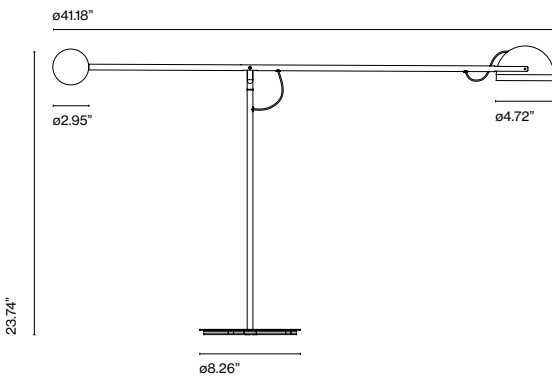

Collection

WARNING. California Proposition 65 Warning for California Consumers. This product can expose you to chemicals including wood dust and lead which are known to the State of California to cause cancer or birth defects or other reproductive harm. For more information go to www.P65Warnings.ca.gov

The collection consists of desktop and standing versions that play with counterweights of mixed materials and density, such as steel and aluminium. This design allows one to move the lamp with great precision, providing a wide range of heights, distances, and adjustments to the beam of light to suite one's taste.