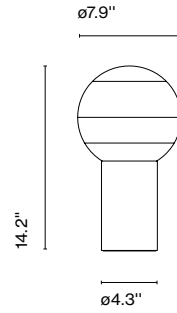

Dipping Light S

Code	Finish
A691-306	White - Brushed Brass
A691-307	White - Graphite
A691-308	Blue - Brushed Brass
A691-309	Blue - Graphite
A691-310	Green - Brushed Brass
A691-311	Green - Graphite
A691-312	Amber - Brushed Brass
A691-313	Amber - Graphite
A691-314	Pink - Brushed Brass
A691-315	Pink - Graphite

Electrical
Electrical Rating: 85-264VAC 50-60Hz 11W
Light source: 765lm
CCT: 2700K
CRI: 90