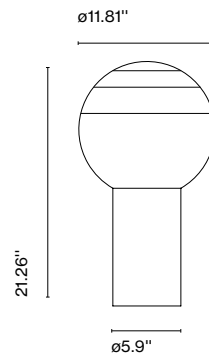

Dipping Light M

Code	Finish
A691-019	White - Brushed Brass
A691-318	White - Graphite
A691-020	Blue - Brushed Brass
A691-319	Blue - Graphite
A691-021	Green - Brushed Brass
A691-320	Green - Graphite
A691-022	Amber - Brushed Brass
A691-321	Amber - Graphite
A691-023	Pink - Brushed Brass
A691-322	Pink - Graphite

Electrical Rating: 85-264VAC 50-60Hz 11W
Luminaire: 312lm
CCT: 2700K
CRI: 90