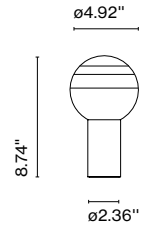

Electrical
 Electrical Rating: 120-240VAC 50-60Hz 4W
 Light source: 123lm
 CCT: 2700K
 CRI: 80

Dimmable: No

Materials

Body: Metal
 Diffuser: Brilliant white blown glass globe with layered paint

Product details