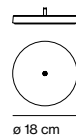

Polo

Joan Gaspar

marset

Polo

Base

Polo

LED 7W 350mA 3000K
Luminaire 436lm
Light Source 520lm
(included)

Body and diffuser in lacquered aluminium. A switch is incorporated into the diffuser.

Metal base with a polycarbonate cover.

● Black (Ral 9005)

Black electrical cord

- [Download](#) Assembly Instructions
- [Download](#) Photometric Data
- [Download](#) 2D
- [Download](#) 3D
- [Download](#) Energy label