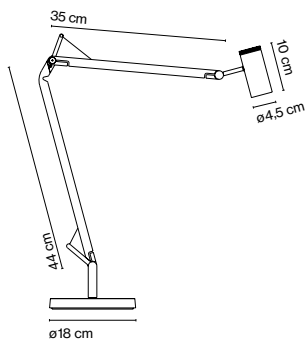

Polo

Joan Gaspar

marset

Polo

Base

Polo

LED 7W 350mA 3000K
Luminaire 436lm
Light Source 520lm
(included)

Body and diffuser in lacquered aluminium. A switch is incorporated into the diffuser.

Metal base with a polycarbonate cover.

● Black (Ral 9005)

Black electrical cord

- [Download](#) Assembly Instructions
- [Download](#) Photometric Data
- [Download](#) 2D
- [Download](#) 3D
- [Download](#) Energy label