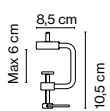

Metal base with a polycarbonate cover.

● Black (Ral 9005)

Black electrical cord

- [Download](#) Assembly Instructions
- [Download](#) Photometric Data
- [Download](#) 2D
- [Download](#) 3D
- [Download](#) Energy label

Clamp

Table bracket

Range

Watch the video
info@marset.com
www.marset.com

The fluidity of its movements and its total stability make this flexible fitting a light source which can be moved anywhere without cluttering your desk or taking up too much valuable space.