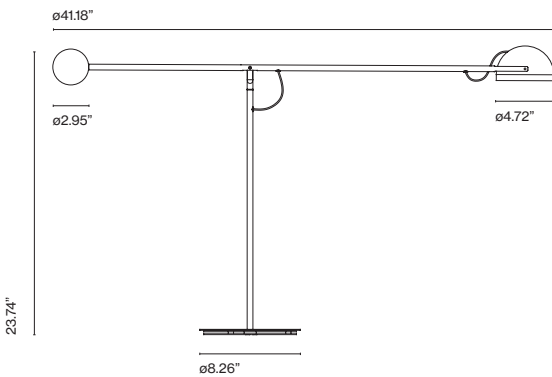

Collection

WARNING. California Proposition 65 Warning for California Consumers. This product can expose you to chemicals including wood dust and lead which are known to the State of California to cause cancer or birth defects or other reproductive harm. For more information go to www.P65Warnings.ca.gov

The collection consists of desktop and standing versions that play with counterweights of mixed materials and density, such as steel and aluminium. This design allows one to move the lamp with great precision, providing a wide range of heights, distances, and adjustments to the beam of light to suite one's taste.