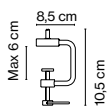

Polo

Base

Polo

LED 7W 350mA 3000K
520lm (included)

Black electrical cord

Body and diffuser in lacquered aluminium.
A switch is incorporated into the diffuser.
Metal base with a polycarbonate cover.

- Black (Ral 9005)
- White (Ral 9001)

- [Download](#) Assembly Instructions
- [Download](#) Photometric Data
- [Download](#) 2D
- [Download](#) 3D
- [Download](#) Energy label

Clamp

Table bracket

Range

Watch the video

info@marset.com
www.marset.com

The fluidity of its movements and its total stability make this flexible fitting a light source which can be moved anywhere without cluttering your desk or taking up too much valuable space.