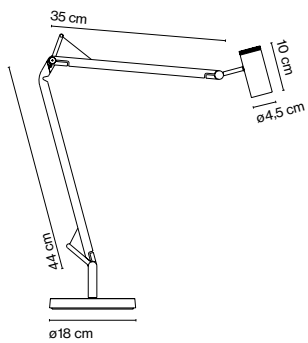

Polo

Joan Gaspar

marset

Polo

Base

Polo

LED 7W 350mA 3000K
520lm (included)

Black electrical cord

Body and diffuser in lacquered aluminium.
A switch is incorporated into the diffuser.
Metal base with a polycarbonate cover.

- Black (Ral 9005)
- White (Ral 9001)

- [Download](#) Assembly Instructions
- [Download](#) Photometric Data
- [Download](#) 2D
- [Download](#) 3D
- [Download](#) Energy label