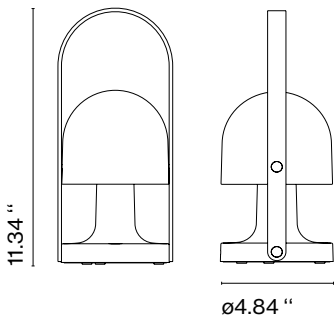

FollowMe

FollowMe

LED 4.7W Warm light
Delivered Lumens - 135lm
(included)

120 V - 60 Hz

Battery:

5 hours in peak power
10 hours in half power
20 hours in a quarter power

Battery charging time: 10h

Rocking opal diffuser and white matte polycarbonate body. Plywood handle with natural oak veneer, brass switch and construction details.

- White-Oak
- Green (RAL 120 40 20)
- Pink (RAL 050 80 20)
- Terracotta (RAL 040 50 30)
- Blue (RAL 190 80 10)

Dry locations only

*3 positions dimmer

- [Download](#) Assembly Instructions
- [Download](#) Photometric Data
- [Download](#) 2D
- [Download](#) 3D