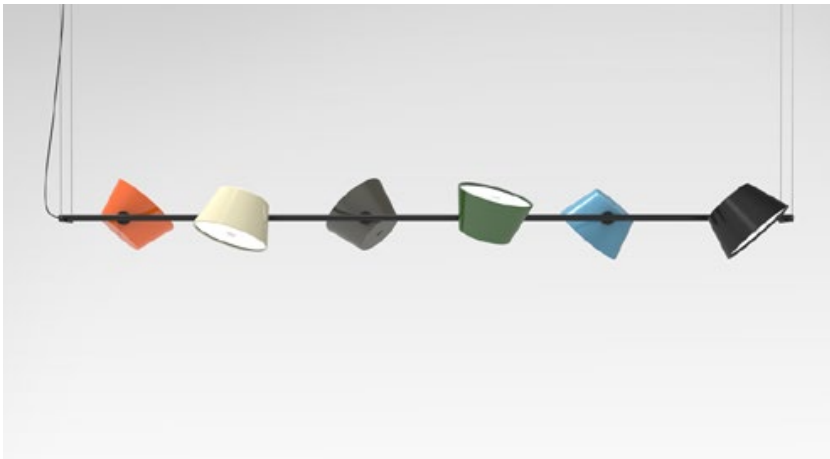

Tam Tam

Fabien Dumas

marset

Tam Tam 6

Tam Tam 4

These new members of the Tam Tam family fit more multipurpose spaces, either long or narrow, lighting bars, a reading corner or an area of transit.

Tam Tam 6

6x E12 LED TYPE G16.5 5W

Tam Tam 4

4x E12 LED TYPE G16.5 5W

120 V - 60 Hz

- Black (Ral 9011)
- Off-White (Ral 1013)
- Sand (Ral 7032)
- Orange (Ral 2000)
- Brown grey (Ral 7013)
- Green (Ral 6025)
- Blue (Ral 5024)

Black electrical cord

Metal structure lacquered in black. Lacquered aluminum lampshades adjustable 360° in any direction. An opal methacrylate diffuser filters the light. Each lampshade can be personalized in black, off-white, orange, grey brown, green, sand and a new color: blue.