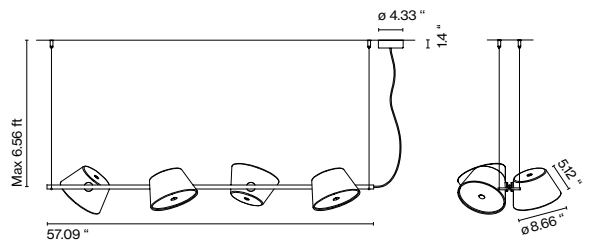

Tam Tam

Fabien Dumas

marset

Tam Tam 6

Tam Tam 4

These new members of the Tam Tam family fit more multipurpose spaces, either long or narrow, lighting bars, a reading corner or an area of transit.

Tam Tam 6

6x E12 LED TYPE G16.5 5W