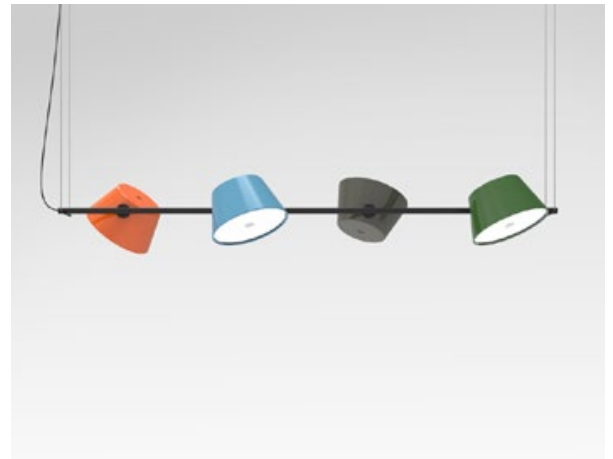

Tam Tam

Fabien Dumas

marset

Tam Tam 6

Tam Tam 4

These new members of the Tam Tam family fit more multipurpose spaces, either long or narrow, lighting bars, a reading corner or an area of transit.

Tam Tam 6

6x E12 LED TYPE G16.5 5W

Tam Tam 4

4x E12 LED TYPE G16.5 5W

120 V - 60 Hz

- Black (Ral 9011)
- Off-White (Ral 1013)
- Sand (Ral 7032)
- Orange (Ral 2000)
- Brown grey (Ral 7013)
- Green (Ral 6025)
- Blue (Ral 5024)

Black electrical cord

Metal structure lacquered in black. Lacquered aluminum lampshades adjustable 360° in any direction. An opal methacrylate diffuser filters the light. Each lampshade can be personalized in black, off-white, orange, grey brown, green, sand and a new color: blue.