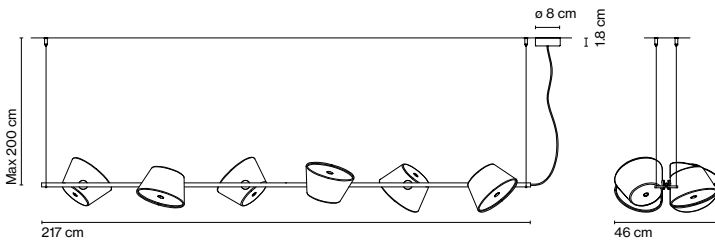

## Fabien Dumas

**marset**

**Tam Tam 6**

**Tam Tam 4**

These new members of the Tam Tam family fit more multipurpose spaces, either long or narrow, lighting bars, or an area of transit.

**Tam Tam 6**

⦿ 6 × E27 LED Standard 8W