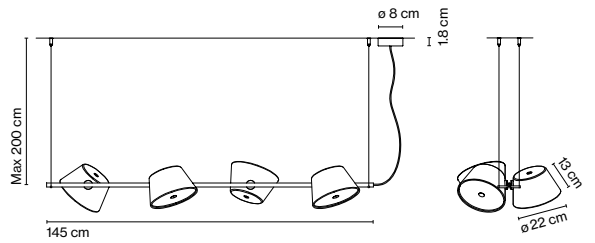

## Fabien Dumas

**marset**

**Tam Tam 6**

**Tam Tam 4**

These new members of the Tam Tam family fit more multipurpose spaces, either long or narrow, lighting bars, or an area of transit.

**Tam Tam 6**

⦿ 6 × E27 LED Standard 8W