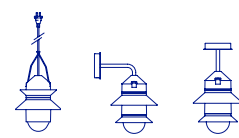

Range

info@marset.com
www.marset.com

Inspired by the lanterns found on fishing boats, this collection of indoor customizable lamps allows you to create multiple compositions. Users can choose how many shades to place on the diffuser, along with their order, position and direction.