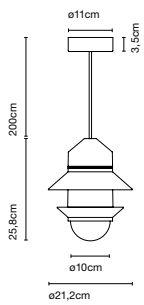

## Sputnik Estudio

**marset**

**Santorini IP20**

**Santorini IP20**  
E27 LED Standard 8W

- Off white (Ral 1013)
- Light green (Pantone 5517U)
- Sand (Ral 1001)
- Pale pink (Pantone 939C)

**Blown, pressed glass diffuser attached to a polycarbonate structure. Shades available in different colors. Black canopy.**