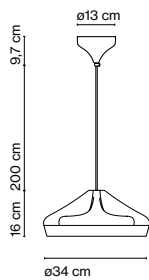

Pleat Box 36