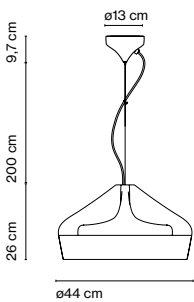

Pleat Box 47