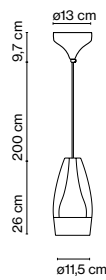

Pleat Box 36

Pleat Box 24