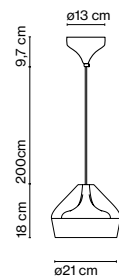

Pleat Box 24