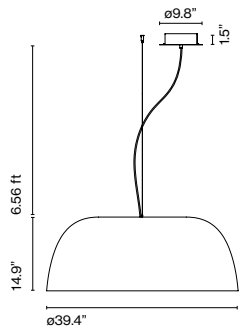

Djembé 100.38

Djembé 100.38

LED SMD 35W 1050mA
2700K CRI 90
Source lumens 4290lm
(included)

Dual dimming driver:
Triac (120V only)
or 0-10v (120-277V)

3000K available upon
request

Black electrical cord

Shade made of bi-injected rotary moulded polyethylene: stone texture on the outer part and smooth satin white on the inner part of the fixture. Diffuser in lacquered grey aluminum.

- White (RAL 1013)
- Grey (RAL 7022)
- Red (RAL 3011)
- Blue sky

dimnable

- [Download](#) Assembly instructions
- [Download](#) 2D
- [Download](#) 3D
- [Download](#) Photometric data

⚠WARNING. California Proposition 65 Warning for California Consumers. This product can expose you to chemicals including wood dust and lead which are known to the State of California to cause cancer or birth defects or other reproductive harm. For more information go to www.P65Warnings.ca.gov

marsetusa@marset.com