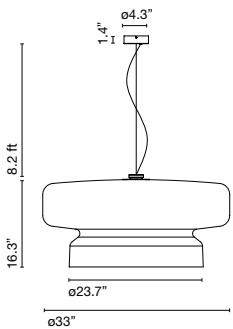

Bohemia

Joan Gaspar

marset

Bohemia 84

Bohemia 84

LED SMD 26W 700mA
2700K CRI90
Delivered Lumens - 1619.25lm
(included)

120-277 V / 60 Hz

Rotomoulded polycarbonate, translucent shade with two layers, with a white interior. Opal methacrylate diffuser in the LED version.

- Green
- Violet
- Amber

Bohemia 84 E26

E26 LED GLOBE 20W
2700K 2000lm

Black electrical cord

*Only LED version
Dual dimming driver
Triac 120VAC only
0-10V 120-277VAC

Dry locations only

WARNING. California Proposition 65 Warning for California Consumers. This product can expose you to chemicals including wood dust and lead which are known to the State of California to cause cancer or birth defects or other reproductive harm. For more information go to www.P65Warnings.ca.gov

marsetusa@marset.com
www.marset.com

- [Download](#) Assembly instructions
- [Download](#) 2D
- [Download](#) 3D
- [Download](#) Photometric data

At first glance, it appears to be made of blown glass—but its size made this option untenable. Its designer, Joan Gaspar, overcame this difficult challenge by opting for polycarbonate instead.