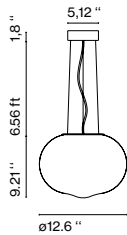

## Uli Budde

**marset**

**Hazy Day 44**

**Hazy Day 32**

A blown glass globe that fades from a sandy gradation to transparency. The lower part of the glass ends in a transparent curvature that shows glimpses of the bulb. White matte metal supports.