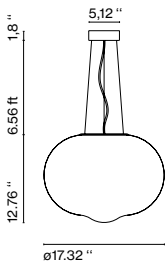

## Uli Budde

**marset**

**Hazy Day 44**

**Hazy Day 32**

A blown glass globe that fades from a sandy gradation to transparency. The lower part of the glass ends in a transparent curvature that shows glimpses of the bulb. White matte metal supports.