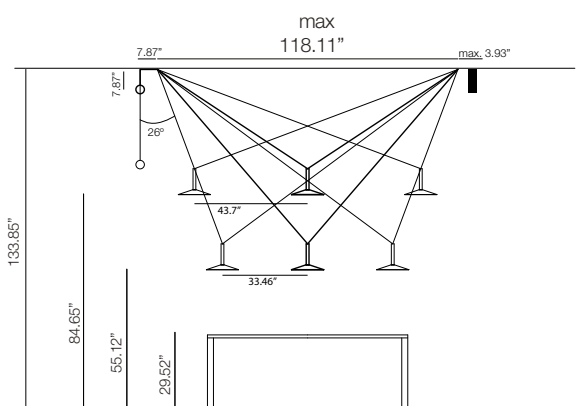

Moving the point of light, that's the idea behind the new design by Jaime Ramirez. Milana involves a system of modular suspension lamps that combine with one another and can be moved both vertically and horizontally.