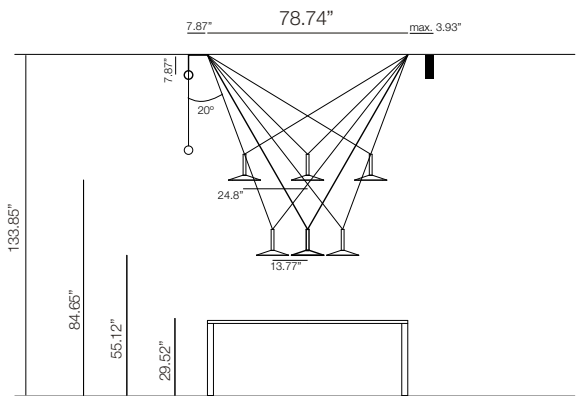

marsetusa@marset.com
www.marset.com

Moving the point of light, that's the idea behind the new design by Jaime Ramirez. Milana involves a system of modular suspension lamps that combine with one another and can be moved both vertically and horizontally.