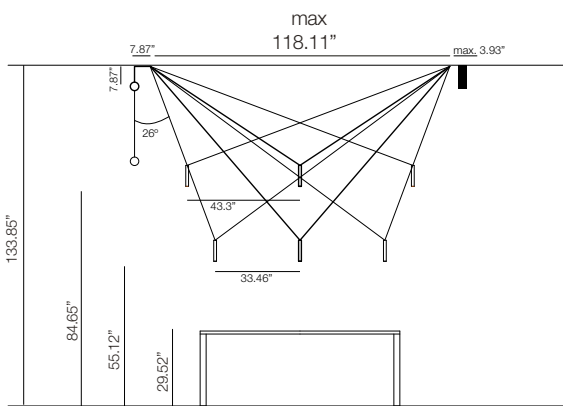

Moving the point of light, that's the idea behind the new design by Jaime Ramirez. Milana involves a system of modular suspension lamps that combine with one another and can be moved both vertically and horizontally.