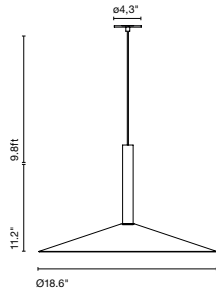

Milana

Jaume Ram3rez

marset

Milana

Milana 32

Milana 47

Milana
LED SMD 8.3W 700mA
2700K CRI90
Delivered Lumens - 340lm
(included)

Triac phase control dimmer
(100-120V)