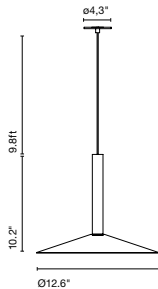

Milana

Jaume Ram3rez

marset

Milana

Milana 32

Milana 47

Milana
LED SMD 8.3W 700mA
2700K CRI90
Delivered Lumens - 340lm
(included)

Triac phase control dimmer
(100-120V)