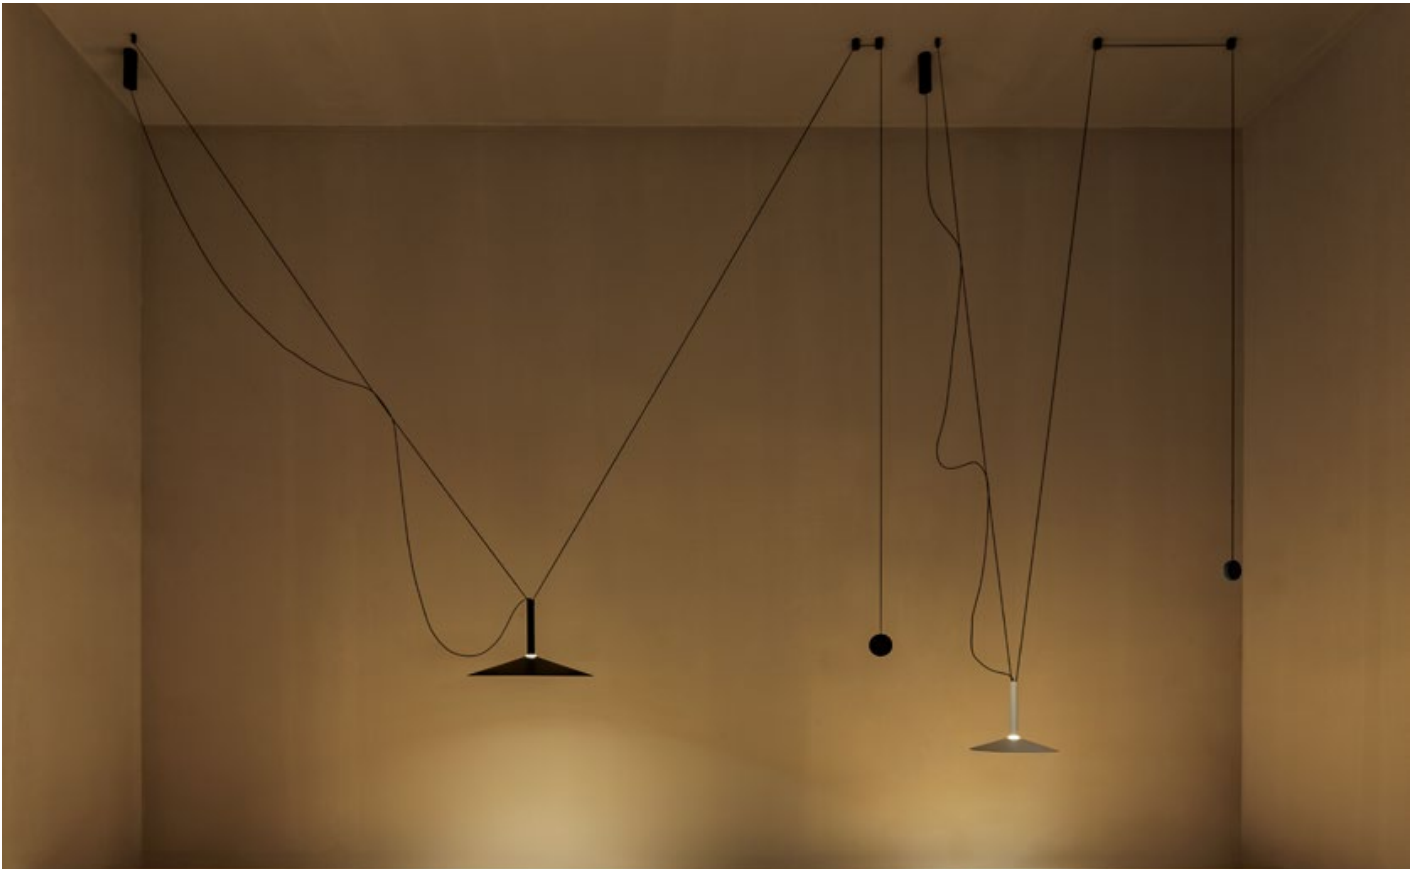

Optics.

Black electrical cord

Tubular structure and lacquered aluminum shade with a translucent polycarbonate diffuser. Cable with a counterweight that allows moving the lamp throughout the space. Recessed canopy.

marsetusa@marset.com
www.marset.com

An almost imperceptible lens covers the LED and distributes the light. If only the cylindrical lamp is used, the downward-directed light is impeccable, and when a shade is added, the light escapes, illuminating the lamp itself.

Moving the point of light, that's the idea behind the new design by Jaime Ramirez. Milana involves a system of modular suspension lamps that combine with one another and can be moved both vertically and horizontally.

Moving the point of light, that's the idea behind the new design by Jaume Ramirez. Milana involves a system of modular suspension lamps that combine with one another and can be moved both vertically and horizontally.