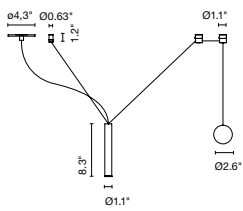

Milana Counterweight