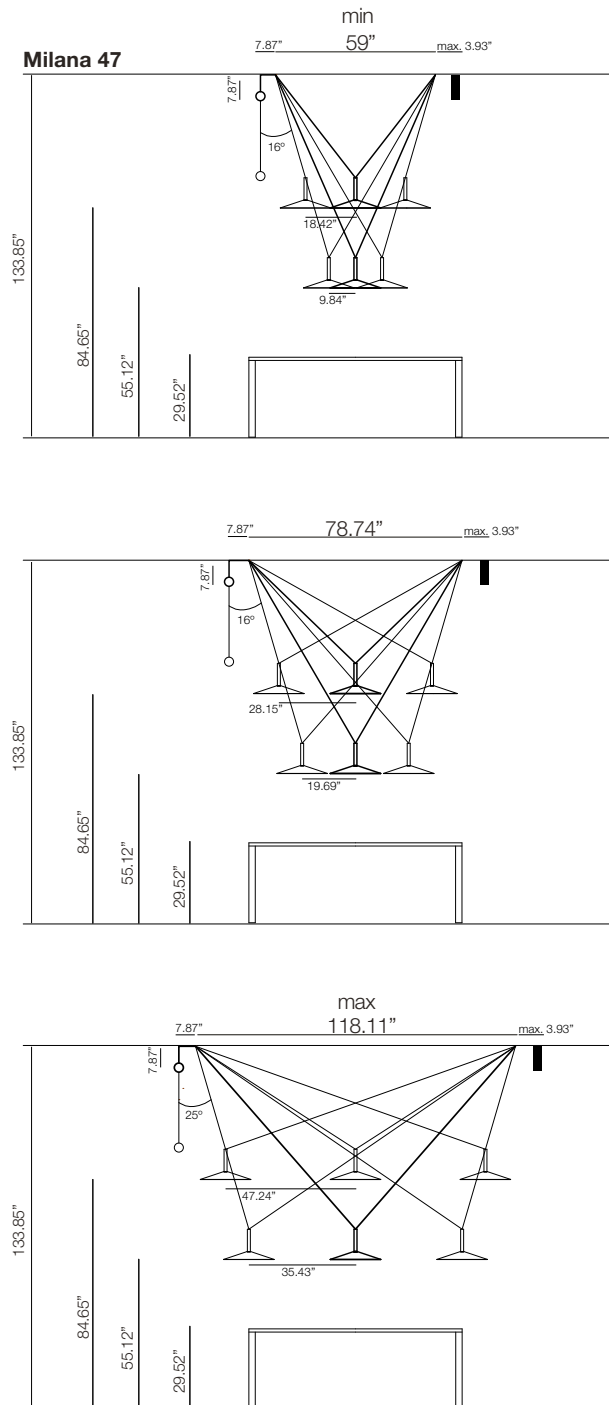

marsetusa@marset.com
www.marset.com

WARNING. California Proposition 65 Warning for California Consumers. This product can expose you to chemicals including wood dust and lead which are known to the State of California to cause cancer or birth defects or other reproductive harm. For more information go to www.P65Warnings.ca.gov

Moving the point of light, that's the idea behind the new design by Jaume Ramirez. Milana involves a system of modular suspension lamps that combine with one another and can be moved both vertically and horizontally.