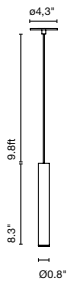

Milana

Jaume Ram3rez

marset

Milana

Milana 32

Milana 47

Milana
LED SMD 8.3W 700mA
2700K CRI90
Delivered Lumens - 340lm
(included)

Triac phase control dimmer
(100-120V)

Optics.

Black electrical cord

Tubular structure and lacquered aluminum shade with a translucent polycarbonate diffuser. Cable with a counterweight that allows moving the lamp throughout the space. Recessed canopy.