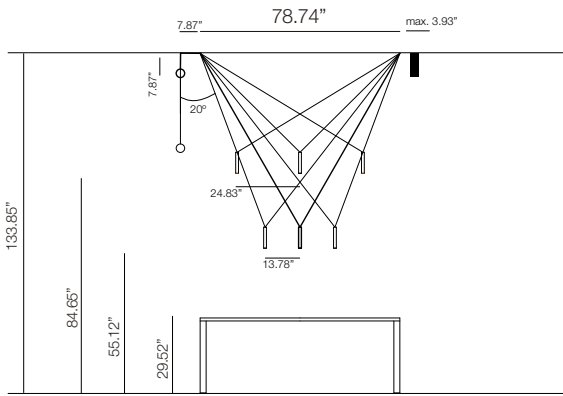

Moving the point of light, that's the idea behind the new design by Jaime Ramirez. Milana involves a system of modular suspension lamps that combine with one another and can be moved both vertically and horizontally.