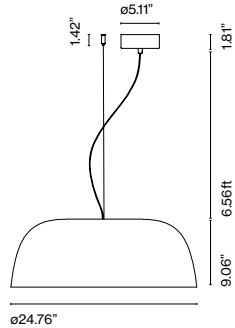

Djembé

Joan Gaspar

marset

Djembé 42.21

Djembé 42.28

Djembé 65.23

Djembé 65.35

Djembé 65.45

Djembé 42
LED SMD 19W
700mA 2700K CRI90
42.21
Delivered lumens - 955lm
42.28
Delivered lumens - 925lm (included)

Triac phase control dimmer
(Only 120V only)
0-10v (120-277V)

Djembé 65
LED SMD 26W
700mA 2700K CRI90
65.23
Delivered lumens - 1843lm
65.35
Delivered lumens - 1845lm
65.45
Delivered lumens - 1770lm (included)