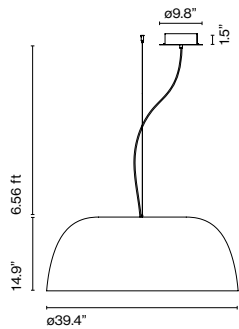

Djembé 100.38

Djembé 100.38

LED SMD 35W 1050mA
2700K CRI 90
Delivered lumens - 2519lm
(included)

Dual dimming driver:
Triac (120V only)
or 0-10v (120-277V)

3000K available upon
request

Black electrical cord

Shade made of bi-injected rotary moulded polyethylene: stone texture on the outer part and smooth satin white on the inner part of the fixture. Diffuser in lacquered grey aluminum.

- White (RAL 1013)
- Grey (RAL 7022)
- Red (RAL 3011)
- Blue sky

Dry locations only

- [Download](#) Assembly instructions
- [Download](#) 2D
- [Download](#) 3D
- [Download](#) Photometric data

⚠WARNING. California Proposition 65 Warning for California Consumers. This product can expose you to chemicals including wood dust and lead which are known to the State of California to cause cancer or birth defects or other reproductive harm. For more information go to www.P65Warnings.ca.gov

marsetusa@marset.com
www.marset.com