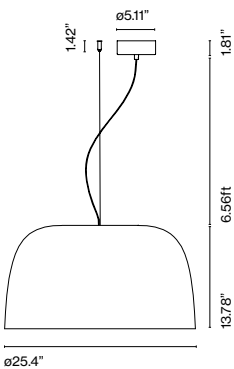

Djembé

Joan Gaspar

marset

Djembé 42.21

Djembé 42.28

Djembé 65.23

Djembé 65.35

Djembé 65.45

Djembé 42
LED SMD 19W
700mA 2700K CRI90
42.21
Delivered lumens - 955lm
42.28
Delivered lumens - 925lm (included)

Triac phase control dimmer
(Only 120V only)
0-10v (120-277V)

Djembé 65
LED SMD 26W
700mA 2700K CRI90
65.23
Delivered lumens - 1843lm
65.35
Delivered lumens - 1845lm
65.45
Delivered lumens - 1770lm (included)