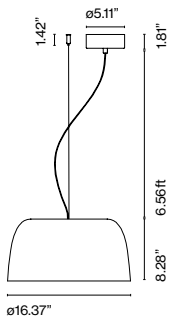

Djembé

Joan Gaspar

marset

Djembé 42.21

Djembé 42.28

Djembé 65.23

Djembé 65.35

Djembé 65.45

Djembé 42
LED SMD 19W
700mA 2700K CRI90
42.21
Delivered lumens - 955lm
42.28
Delivered lumens - 925lm (included)

Triac phase control dimmer
(Only 120V only)
0-10v (120-277V)

Djembé 65
LED SMD 26W
700mA 2700K CRI90
65.23
Delivered lumens - 1843lm
65.35
Delivered lumens - 1845lm
65.45
Delivered lumens - 1770lm (included)