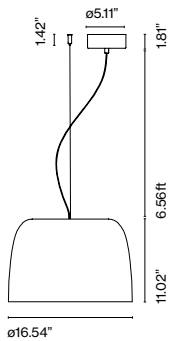

Djembé

Joan Gaspar

marset

Djembé 42.21

Djembé 42.28

Djembé 65.23

Djembé 65.35

Djembé 65.45

Djembé 42
LED SMD 19W
700mA 2700K CRI90
42.21
Delivered lumens - 955lm
42.28
Delivered lumens - 925lm (included)

Triac phase control dimmer
(Only 120V only)
0-10v (120-277V)

Djembé 65
LED SMD 26W
700mA 2700K CRI90
65.23
Delivered lumens - 1843lm
65.35
Delivered lumens - 1845lm
65.45
Delivered lumens - 1770lm (included)