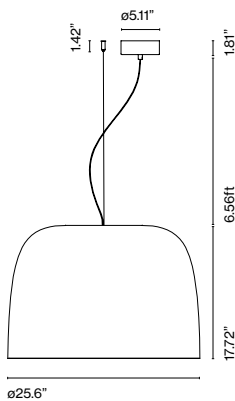

Djembé

Joan Gaspar

marset

Djembé 42.21

Djembé 42.28

Djembé 65.23

Djembé 65.35

Djembé 65.45

Djembé 42
LED SMD 19W
700mA 2700K CRI90
42.21
Delivered lumens - 955lm
42.28
Delivered lumens - 925lm (included)

Triac phase control dimmer
(Only 120V only)
0-10v (120-277V)

Djembé 65
LED SMD 26W
700mA 2700K CRI90
65.23
Delivered lumens - 1843lm
65.35
Delivered lumens - 1845lm
65.45
Delivered lumens - 1770lm (included)