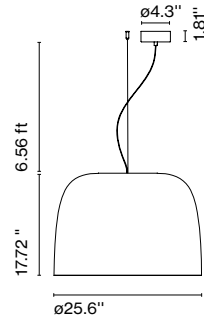

Djembé 65.45

Code	Finish
A681-396	White (Ral 1013)
A681-397	Grey (Ral 7022)
A681-398	Red (Ral 3011)
A681-399	Sky Blue (PANTONE 7542C)

Electrical
Dual dimming
ELV: 120VAC 50-60Hz 26W
0-10V: 120-277VAC 50-60Hz 26W

Luminaire: 1770lm
CCT: 2700K
CRI: 90

Dimmable: Yes
Integrated dimmer: No
Dimming protocols: Dual Dimming Driver
Dual ELV +0-10V Dimming

Materials
Shade: Bi-injected rotary moulded polyethylene (stone texture on the outer part and smooth satin white on the inner part of the fixture)
Diffuser: Aluminum

Dry locations only

LED included

Djembé 100.38

Code	Finish
A681-506	White (Ral 1013)
A681-507	Grey (Ral 7022)
A681-508	Red (Ral 3011)
A681-509	Sky Blue (PANTONE 7542C)

Electrical
Dual dimming
ELV: 120VAC 50-60Hz 42W
0-10V: 120-277VAC 50-60Hz 42W

Luminaire: 2519lm
CCT: 2700K
CRI: 90

Dimmable: Yes
Integrated dimmer: No
Dimming protocols: Dual Dimming Driver
Dual ELV +0-10V Dimming

Materials
Shade: Bi-injected rotary moulded polyethylene (stone texture on the outer part and smooth satin white on the inner part of the fixture)
Diffuser: Aluminum

Dry locations only

LED included