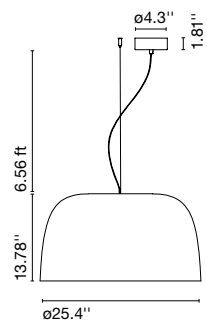

Djembé 65.35

Code	Finish	Electrical
A681-392	● White (Ral 1013)	Dual dimming
A681-393	● Grey (Ral 7022)	ELV: 120VAC 50-60Hz 26W
A681-394	● Red (Ral 3011)	0-10V: 120-277VAC 50-60Hz 26W
A681-395	● Sky Blue (PANTONE 7542C)	

Dimmable: Yes
Integrated dimmer: No
Dimming protocols: Dual Dimming Driver
Dual ELV +0-10V Dimming

Materials
Shade: Bi-injected rotary moulded polyethylene (stone texture on the outer part and smooth satin white on the inner part of the fixture)
Diffuser: Aluminum

Dry locations only

LED included