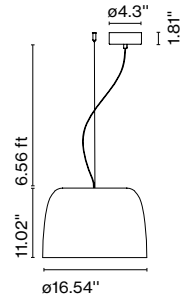

Djembé 42.28

Code	Finish	Dimming	Electrical
A681-295	● White (Ral 1013)	ELV	Electrical Rating: 90-135VAC 50-60Hz 19W
A681-296	● Grey (Ral 7022)	ELV	Luminaire: 925lm
A681-297	● Red (Ral 3011)	ELV	CCT: 2700K
A681-298	● Sky Blue (PANTONE 7542C)	ELV	CRI: 90
A681-384	● White (Ral 1013)	0-10V	Electrical Rating: 120-277VAC 50-60Hz 19W
A681-385	● Grey (Ral 7022)	0-10V	Luminaire: 925lm
A681-386	● Red (Ral 3011)	0-10V	CCT: 2700K
A681-387	● Sky Blue (PANTONE 7542C)	0-10V	CRI: 90

Dimmable: Yes
Integrated dimmer: No
Dimming protocols: Phase cut (ELV), 0-10V

Shade: Bi-injected rotary moulded polyethylene (stone texture on the outer part and smooth satin white on the inner part of the fixture)
Diffuser: Aluminum

Dry locations only

LED included