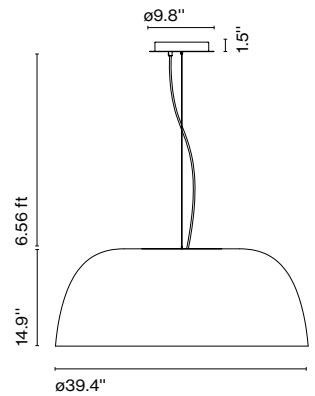

WARNING. California Proposition 65 Warning for California Consumers. This product can expose you to chemicals including wood dust and lead which are known to the State of California to cause cancer or birth defects or other reproductive harm. For more information go to www.P65Warnings.ca.gov

marsetusa@marset.com
www.marset.com

Download Photometric data file (LDT or IES)
2D, 3D, Photometric Data
Assembly instructions

Collection