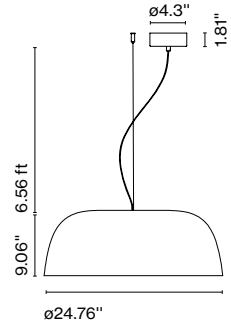

Djembé 65.23

Code	Finish	Electrical
A681-388	● White (Ral 1013)	Dual dimming
A681-389	● Grey (Ral 7022)	ELV: 120VAC 50-60Hz 26W
A681-390	● Red (Ral 3011)	0-10V: 120-277VAC 50-60Hz 26W
A681-391	● Sky Blue (PANTONE 7542C)	

Dimmable: Yes
Integrated dimmer: No
Dimming protocols: Dual Dimming Driver
Dual ELV +0-10V Dimming

Materials
Shade: Bi-injected rotary moulded polyethylene (stone texture on the outer part and smooth satin white on the inner part of the fixture)
Diffuser: Aluminum

Dry locations only

LED included