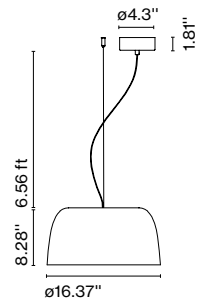

Djembé 42.21

Code	Finish	Dimming	Electrical
A681-291	● White (Ral 1013)	ELV	Electrical Rating: 90-135VAC 50-60Hz 19W
A681-292	● Grey (Ral 7022)	ELV	Luminaire: 955lm
A681-293	● Red (Ral 3011)	ELV	CCT: 2700K
A681-294	● Sky Blue (PANTONE 7542C)	ELV	CRI: 90
A681-380	● White (Ral 1013)	0-10V	Electrical Rating: 120-277VAC 50-60Hz 19W
A681-381	● Grey (Ral 7022)	0-10V	Luminaire: 955lm
A681-382	● Red (Ral 3011)	0-10V	CCT: 2700K
A681-383	● Sky Blue (PANTONE 7542C)	0-10V	CRI: 90

Dimmable: Yes
Integrated dimmer: No
Dimming protocols: Phase cut (ELV), 0-10V

Materials
Shade: Bi-injected rotary moulded polyethylene (stone texture on the outer part and smooth satin white on the inner part of the fixture)
Diffuser: Aluminum

Dry locations only

LED included