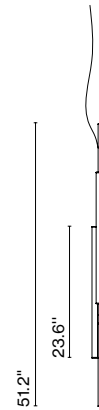

**Ambrosia V 130**

Code	Finish	Electrical Rating	Luminaire	CCT	CRI
A704-160-15-22K	● Matt Gold	24Vdc 28.8W	3009lm	2200K	CRI90
A704-160-15-27K	● Matt Gold	24Vdc 28.8W	3021lm	2700K	CRI90
A704-160-15-30K	● Matt Gold	24Vdc 28.8W	3078lm	3000K	CRI90
A704-160-16-22K	● Black	24Vdc 28.8W	3009lm	2200K	CRI90
A704-160-16-27K	● Black	24Vdc 28.8W	3021lm	2700K	CRI90
A704-160-16-30K	● Black	24Vdc 28.8W	3078lm	3000K	CRI90

Electrical wire lenght: 8.2 ft  
 Steel wire lenght: 6.6 ft

**Ambrosia V 175**

Code	Finish	Electrical Rating	Luminaire	CCT	CRI
A704-161-15-22K	● Matt Gold	24Vdc 43.2W	4476lm	2200K	CRI90
A704-161-15-27K	● Matt Gold	24Vdc 43.2W	4491lm	2700K	CRI90
A704-161-15-30K	● Matt Gold	24Vdc 43.2W	4575lm	3000K	CRI90
A704-161-16-22K	● Black	24Vdc 43.2W	4476lm	2200K	CRI90
A704-161-16-27K	● Black	24Vdc 43.2W	4491lm	2700K	CRI90
A704-161-16-30K	● Black	24Vdc 43.2W	4575lm	3000K	CRI90