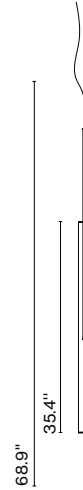

Ambrosia V 175

Code	Finish	Electrical Rating	Luminaire	CCT	CRI
A704-161-15-22K	● Matt Gold	24Vdc 43.2W	4476lm	2200K	CRI90
A704-161-15-27K	● Matt Gold	24Vdc 43.2W	4491lm	2700K	CRI90
A704-161-15-30K	● Matt Gold	24Vdc 43.2W	4575lm	3000K	CRI90
A704-161-16-22K	● Black	24Vdc 43.2W	4476lm	2200K	CRI90
A704-161-16-27K	● Black	24Vdc 43.2W	4491lm	2700K	CRI90
A704-161-16-30K	● Black	24Vdc 43.2W	4575lm	3000K	CRI90

Dimmable: Based on specified driver
Integrated dimmer: No
Dimming protocols: Based on specified driver

Materials
Structure: Aluminum
Diffuser: Methacrylate

Suitable for Damp locations

LED included

Electrical wire length: 8.2 ft
Steel wire length: 6.6 ft