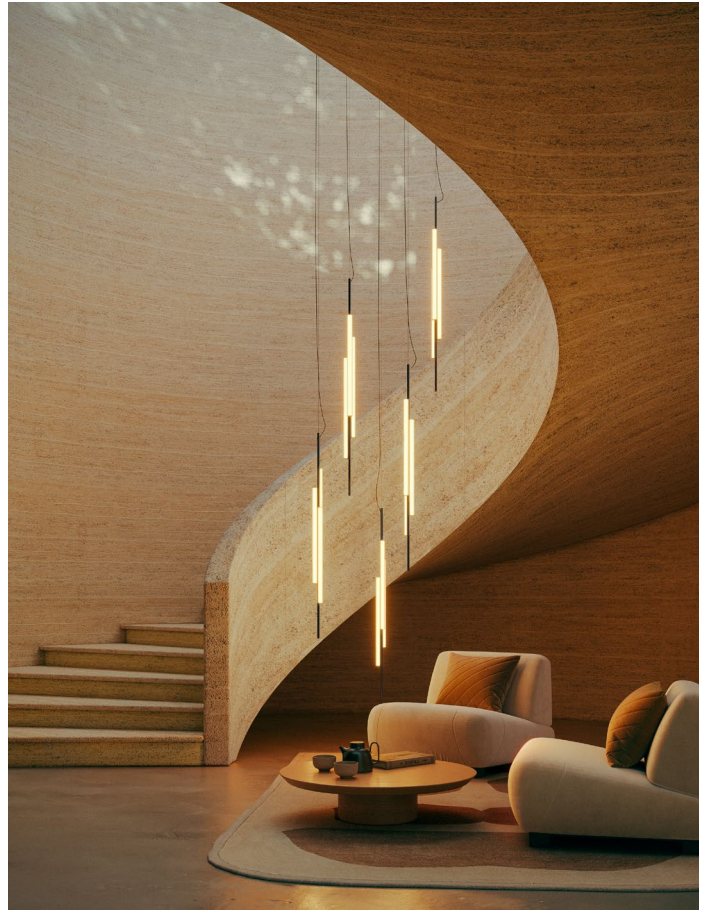

## Ciszak Dalmas

marset

Ambrosia is essentially a line of light that can be converted into a modular system, capable of extending the illumination it offers to adapt to any space. The new Ambrosia allows you to create vertical lighting compositions, combining

different sizes in repetition to illuminate large spaces. Its slender design sets the perfect scene in any room. A totally new perspective for this flexible lighting system, which achieves maximum light expression with a minimalist structure.