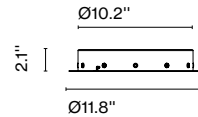

Circular Cluster 90W 24V ELV/0-10V

Code   Finish
A666-259-39   ● Black

Description: Canopy for cluster Circ. 3Out 24V 90W ELV/TRIAC/0-10V UL

Input: 120-277VAC 50/60Hz
Output: CV 24V DC 90W max.
Dimming Protocols: ELV / TRIAC / 0-10V
Suitable for wet locations