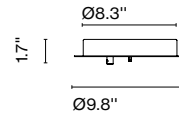

Circular Canopy 60W 24V ELV/0-10V

Code   Finish
A666-257-15   ● Matt Gold
A666-257-16   ● Black

Description: Canopy Circ. 1 Hanging support + 1 Output 24V 60W ELV / TRIAC / 0-10V UL

Input: 120-277VAC 50/60Hz
Output: CV 24V DC 60W max.
Dimming Protocols: ELV / TRIAC / 0-10V
Suitable for wet locations