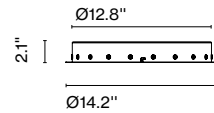

Accessories

Circular Cluster 180W 24V ELV/0-10V

Code   Finish
A666-260-39   ● Black

Description: Canopy for cluster Circ. 5Out 24V 180W ELV/TRIAC/0-10V UL

Input: 120-277VAC 50/60Hz
Output: CV 24V DC 180W max.
Dimming Protocols: ELV / TRIAC / 0-10V
Suitable for damp locations