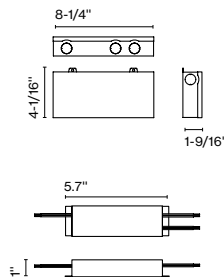

Power supply - Dimmable

Code	Description	Dimming
A968-373	96W - 24V	TRI-DIM (Triac / ELV, 0-10V)

Product type: Power supply
INPUT: 120-277 VAC 50/60Hz
OUTPUT: CV 24V DC 96W max.

Code	Description	Dimming
968-230	60W - 24V	0-10V

Product type: Power supply
INPUT: 120-277 VAC 50/60Hz
OUTPUT: CV 24V DC 60W max.