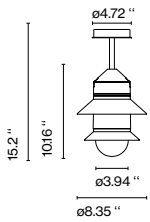

Santorini

Wall bracket

Floor accessory

Santorini C

Santorini A Fixed stem

⚠ WARNING. California Proposition 65 Warning for California Consumers. This product can expose you to chemicals including wood dust and lead which are known to the State of California to cause cancer or birth defects or other reproductive harm. For more information go to www.P65Warnings.ca.gov