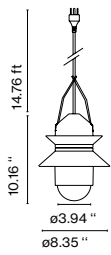

Santorini

⚠ WARNING. California Proposition 65 Warning for California Consumers. This product can expose you to chemicals including wood dust and lead which are known to the State of California to cause cancer or birth defects or other reproductive harm. For more information go to www.P65Warnings.ca.gov