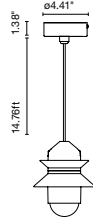

Santorini Sputnik Estudio

marset

Santorini

Garland connector

Santorini with Canopy IP65

Santorini

E26 LED Type A19 8W

- White (Ral 9003)
- Grey (Ral 7039)
- Mustard (Ral 1032)