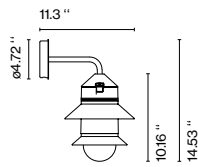

Santorini

Wall bracket

Floor accessory

Santorini C

Santorini A Fixed stem

⚠ WARNING. California Proposition 65 Warning for California Consumers. This product can expose you to chemicals including wood dust and lead which are known to the State of California to cause cancer or birth defects or other reproductive harm. For more information go to www.P65Warnings.ca.gov