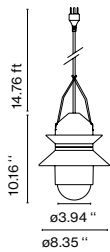

Santorini Sputnik Estudio

marset

Santorini

Garland connector

Santorini with Canopy IP65

Santorini

E26 LED Type A19 8W

- White (Ral 9003)
- Grey (Ral 7039)
- Mustard (Ral 1032)