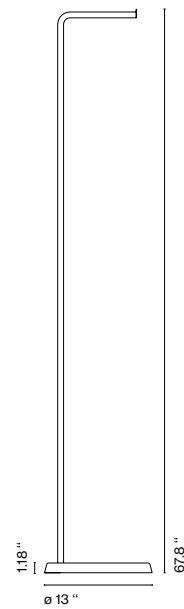

Floor accessory