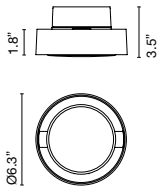

Plaff-on!

Joan Gaspar

marset

Plaff-on! IP65

Plaff-on! IP65

LED COB 8W 110V 2700K
CRI90
Source lumens - 544lm
(included)

Triac phase control dimmer (120V only)

Structure made of lacquered aluminium which supports an opal blown glass shade.

● Black

* Under approval process.

Suitable for wet locations

- [Download](#) Assembly instructions
- [Download](#) 2D
- [Download](#) 3D
- [Download](#) Photometric data

Range

⚠ WARNING. California Proposition 65 Warning for California Consumers. This product can expose you to chemicals including wood dust and lead which are known to the State of California to cause cancer or birth defects or other reproductive harm. For more information go to www.P65Warnings.ca.gov