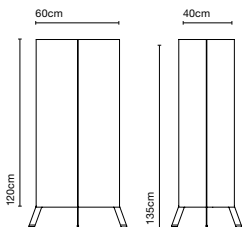

LaFlaca 120

LaFlaca 90