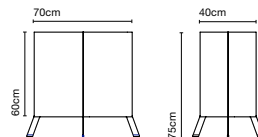

Dimmer Casambi IP65

ABS case with powder-coated aluminum trim. Bluetooth smart wireless trailing edge dimmer that adjusts light intensity or switches the lamp ON/OFF. Available in Android or iOS with the app Casambi.

Like a folding screen, LaFlaca's large, flat profile allows you to partition your space using light, and delineate or combine different ambiances.

LaFlaca
E27 LED Standard 8W
2700K

● Beige

Black electrical cord

Stainless steel structure, lacquered in grey and wrapped in a textilene shade. Translucent methacrylate diffuser.

- [Download](#) Assembly instructions
- [Download](#) Energy label
- [Download](#) 2D
- [Download](#) 3D
- [Download](#) Photometric data

IP65