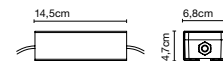

ABS case with powder-coated aluminum trim. Bluetooth smart wireless trailing edge dimmer that adjusts light intensity or switches the lamp ON/OFF. Available in Android or iOS with the app Casambi.