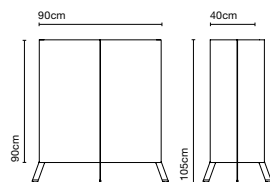

LaFlaca 90

LaFlaca 60

Dimmer Casambi IP65

ABS case with powder-coated aluminum trim. Bluetooth smart wireless trailing edge dimmer that adjusts light intensity or switches the lamp ON/OFF. Available in Android or iOS with the app Casambi.

Like a folding screen, LaFlaca's large, flat profile allows you to partition your space using light, and delineate or combine different ambiances.

LaFlaca
E27 LED Standard 8W
2700K

● Beige

Black electrical cord

Stainless steel structure, lacquered in grey and wrapped in a textilene shade. Translucent methacrylate diffuser.

- [Download](#) Assembly instructions
- [Download](#) Energy label
- [Download](#) 2D
- [Download](#) 3D
- [Download](#) Photometric data

IP65