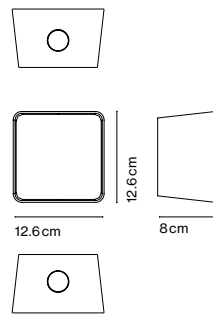

Lab 2

Lab 1

LED 4,8W 2700K
Luminaire 315lm
(included)

Lab 2

LED 9W 2700K
Luminaire 630lm
(included)

Lab features the option of including signage, under request, only for Lab 2 version.

Structure made of injected aluminium with frontal lids in metal, wood or stone-like, to be chosen.

Structure

- Gris grafito (RAL 7024)

Lid

- White (RAL 9003)
- Brown (RAL 8019)
- Rust brown
- Dark Iroko
- Stone-like