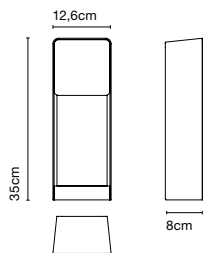

Lab A 35

Lab A 35

LED 8W 700mA 2700K
CRI 90
Light source - 400lm
(included)

**Aluminium structure with front covers
in either metal or pressed wood.**

Structure

- Graphite grey (RAL 7024)

Lid

- White (RAL 9003)
- Brown (RAL 8019)
- Rust brown
- Iroko

IP65

- [Download](#) Assembly instructions
- [Download](#) Energy label
- [Download](#) 2D
- [Download](#) 3D
- [Download](#) Photometric data

Range

info@marset.com
www.marset.com

Minimal, architectural and functional, Lab is an outdoor wall sconce with a decorative surface that allows it to either blend into or stand out from your space.