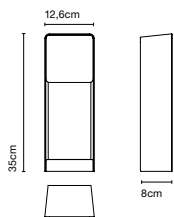

Lab B 35

Lab B 60

Ground fixation plate

Lab B 35 / B 60

LED 8W 700mA 2700K
CRI 90
Light source - 400lm
(included)

Aluminium structure with front covers in either metal or pressed wood.

Structure

- Graphite grey (RAL 7024)

Lid

- White (RAL 9003)
- Brown (RAL 8019)
- Rust brown
- Iroko

IP65

- [Download](#) Assembly instructions
- [Download](#) Energy label
- [Download](#) 2D
- [Download](#) 3D
- [Download](#) Photometric data

info@marset.com
www.marset.com

Range

Minimal, architectural and functional, Lab is an outdoor wall sconce with a decorative surface that allows it to either blend into or stand out from your space.