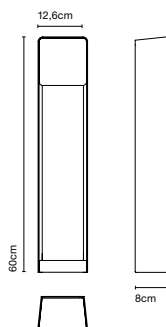

**Lab B 35**

**Lab B 60**

**Ground fixation plate**

**Lab B 35 / B 60**

LED 8W 700mA 2700K  
CRI 90  
Light source - 400lm  
(included)

**Aluminium structure with front covers in either metal or pressed wood.**