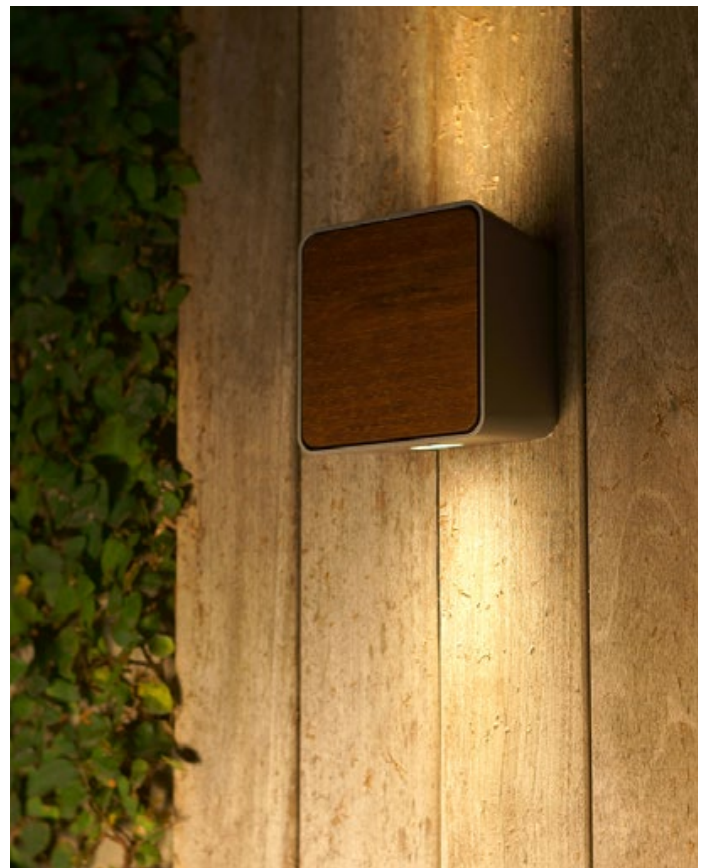

Lab 1

Lab 2

Lab 1

LED 4,8W 2700K
Luminaire 315lm
(included)

Lab 2

LED 9W 2700K
Luminaire 630lm
(included)

Lab features the option of including signage, under request, only for Lab 2 version.

Structure made of injected aluminium with frontal lids in metal, wood or stone-like, to be chosen.

Structure

- Gris grafito (RAL 7024)

Lid

- White (RAL 9003)
- Brown (RAL 8019)
- Rust brown
- Dark Iroko
- Stone-like

- [Download](#) Assembly Instructions
- [Download](#) Photometric Data
- [Download](#) 2D
- [Download](#) 3D
- [Download](#) Energy label

info@marset.com
www.marset.com

Sober, architectural, practical...The Lab is an outdoor wall lamp that incorporates LED technology. A variable frontlet allows it to alternately blend in to or stand out from its surroundings, making it an extremely versatile fixture ideal for a variety of applications.