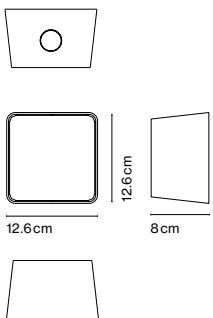

# Lab Francesc Rifé

**marset**

**Lab 1**

**Lab 2**

**Lab 1**

LED 4,8W 2700K  
Luminaire 315lm  
(included)

**Lab 2**

LED 9W 2700K  
Luminaire 630lm  
(included)

**Lab A 35**

**Lab A 35**

LED 8W 700mA 2700K  
CRI 90  
Light source - 400lm  
(included)

**Aluminium structure with front covers  
in either metal or pressed wood.**

**Structure**

- Graphite grey (RAL 7024)