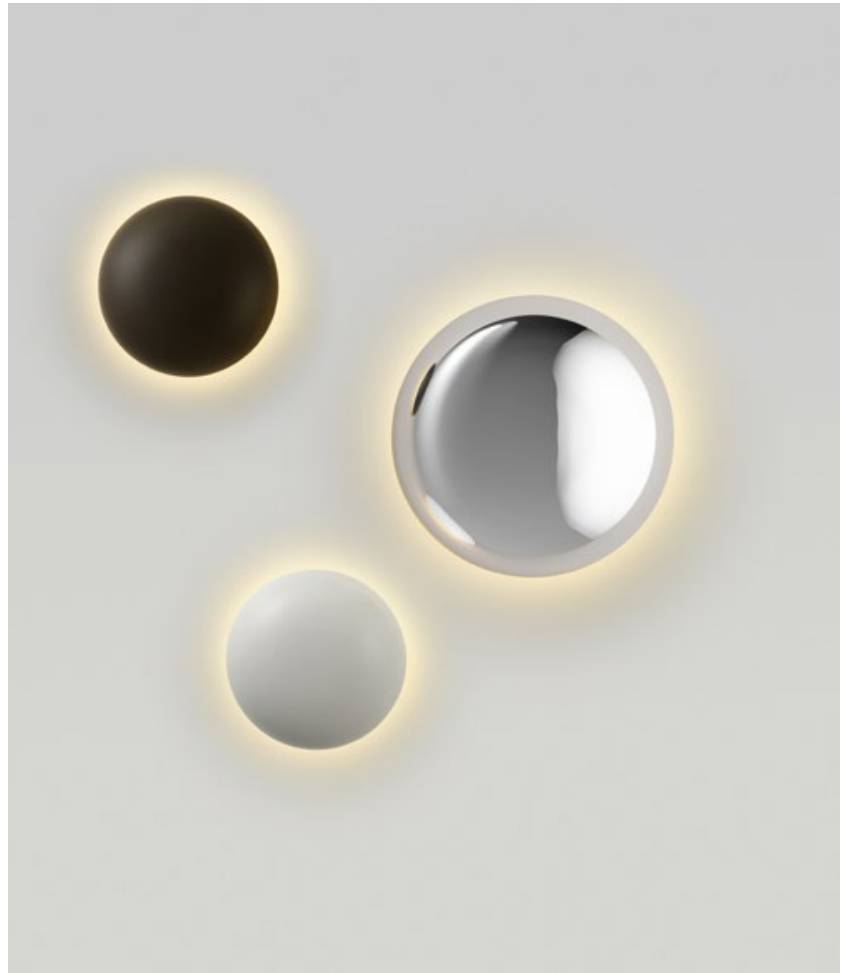

Babila

Marco Zanuso Jr

marset

Babila 18

Babila 28

Babila 18/ 28

LED SMD 8.7W 500mA
2700K CRI90
Source Lumens - 723lm
(included)

Triac phase control dimmer
(120V only)

Available upon request:
on/off
0-10V (120-277V)

Diffuser in polished stainless steel AISI 316L, with white finish interior.

- Polished stainless steel
- White (RAL 9010)
- Brown (RAL 8019)

Suitable for wet locations

info@marset.com
www.marset.com

Babila demonstrates that, when it comes to a design, the material can be as important as the shape. This new outdoor wall sconce is of polished stainless steel, with a rounded mirror producing a panoramic reflection of the surroundings.