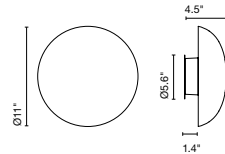

Babila

Marco Zanuso Jr

marset

Babila 18

Babila 28

Babila 18/ 28

LED SMD 8.7W 500mA
2700K CRI90
Source Lumens - 723lm
(included)

Triac phase control dimmer
(120V only)

Available upon request:
on/off
0-10V (120-277V)

Diffuser in polished stainless steel AISI 316L, with white finish interior.

- Polished stainless steel
- White (RAL 9010)
- Brown (RAL 8019)

Suitable for wet locations