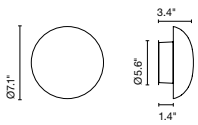

Babila

Marco Zanuso Jr

marset

Babila 18

Babila 28

Babila 18/ 28

LED SMD 8.7W 500mA
2700K CRI90
Source Lumens - 723lm
(included)

Triac phase control dimmer
(120V only)