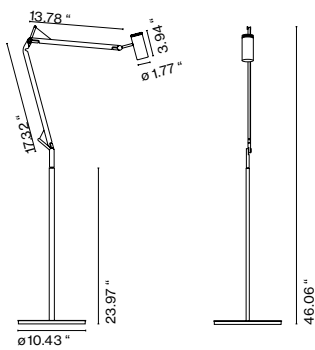

Polo

Joan Gaspar

marset

Polo Floor

Polo Floor

LED 9W 350mA 3000K
Delivered lumens 692lm
(included)

120 V - 60 Hz

Black electrical cord

Body and diffuser in lacquered aluminum. A switch is incorporated into the diffuser.

● Black (Ral 9005)

Dry locations only

[Download](#) Assembly Instructions

[Download](#) Photometric Data

[Download](#) 2D