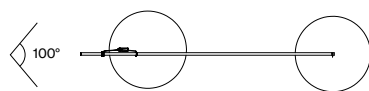

Range of positions

LED-Ginger XXL 60