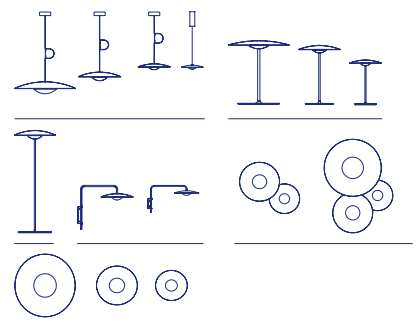

Range

WARNING. California Proposition 65 Warning for California Consumers. This product can expose you to chemicals including wood dust and lead which are known to the State of California to cause cancer or birth defects or other reproductive harm. For more information go to www.P65Warnings.ca.gov

Watch the video marsetusa@marset.com
www.marset.com