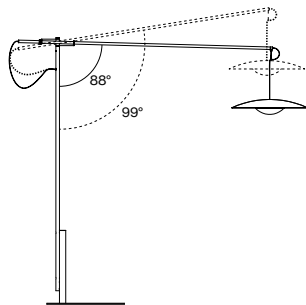

Watch the video [marsetusa@marset.com](mailto:marsetusa@marset.com)  
[www.marset.com](http://www.marset.com)

With an original system to orient and suspend it, the LED-Ginger lampshade hangs from a structure that replaces the ceiling. The system allows the lamp to slide forward and backward and to be folded to either size. The carbon fiber arm has two possible movements depending on the pre-established position of the pivot joint. It is altogether striking, spectacular yet contained. It comes in two sizes to fit the needs of different spaces.

Range of positions

LED-Ginger XXL 60

LED-Ginger XL 42