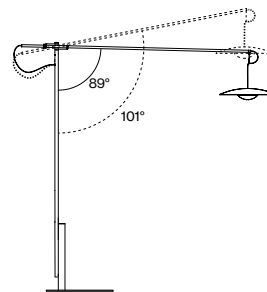

Watch the video [marsetusa@marset.com](mailto:marsetusa@marset.com)  
[www.marset.com](http://www.marset.com)

With an original system to orient and suspend it, the LED-Ginger lampshade hangs from a structure that replaces the ceiling. The system allows the lamp to slide forward and backward and to be folded to either size. The carbon fiber arm has two possible movements depending on the pre-established position of the pivot joint. It is altogether striking, spectacular yet contained. It comes in two sizes to fit the needs of different spaces.

Range of positions

LED-Ginger XXL 60

LED-Ginger XL 42