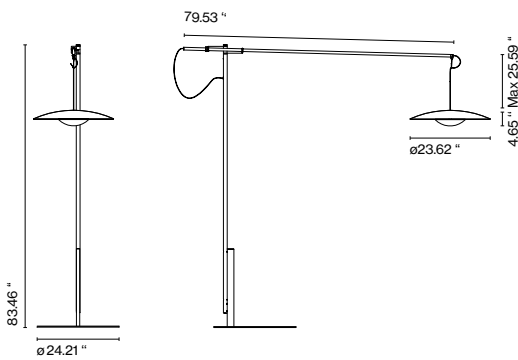

LED-Ginger XXL 60

Wood is an old ally of cozy lighting. It is a material that is hard to mold, a challenge that the LED-Ginger collection neatly resolves. The combination of sheets of wood and paper pressed together under high pressure achieves a laminate that appears almost entirely flat.

LED-Ginger XXL 60
LED SMD 28W 700mA 2700K
CRI90
Delivered Lumens 1165lm
(included)

120 V / 60 Hz

LED-Ginger XL 42
LED SMD 21W 700mA
2700K CRI90
Delivered Lumens 698lm
(included)

120 V - 60 Hz

- Oak
- Wenge

Black electrical cord

Pressed wood diffuser of 4 mm in natural oak or wenge. Injected aluminum dissipater, metal stem and base in lacquered black matte. Movable arm made of carbon fiber, lacquered in black matte.

* Foot-operated progressive in-line dimmer. (Only for XXL60)

- [Download](#) Assembly Instructions
- [Download](#) Photometric Data
- [Download](#) 2D
- [Download](#) 3D