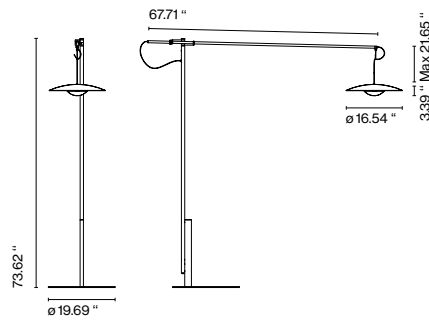

Wood is an old ally of cozy lighting. It is a material that is hard to mold, a challenge that the LED-Ginger collection neatly resolves. The combination of sheets of wood and paper pressed together under high pressure achieves a laminate that appears almost entirely flat.

LED-Ginger XXL 60
LED SMD 28W 700mA 2700K
CRI90
Delivered Lumens 1165lm
(included)

120 V / 60 Hz

LED-Ginger XL 42
LED SMD 21W 700mA
2700K CRI90
Delivered Lumens 698lm
(included)

120 V - 60 Hz

- Oak
- Wenge

Black electrical cord

Pressed wood diffuser of 4 mm in natural oak or wenge. Injected aluminum dissipater, metal stem and base in lacquered black matte. Movable arm made of carbon fiber, lacquered in black matte.

* Foot-operated progressive in-line dimmer. (Only for XXL60)

- [Download](#) Assembly Instructions
- [Download](#) Photometric Data
- [Download](#) 2D
- [Download](#) 3D