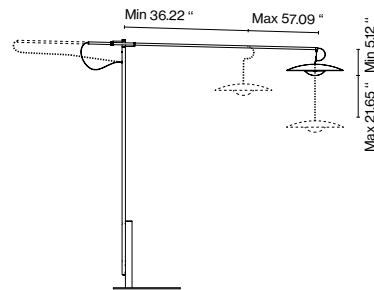

\* Foot-operated progressive in-line dimmer. (Only for XXL60)

- [Download](#) Assembly Instructions
- [Download](#) Photometric Data
- [Download](#) 2D
- [Download](#) 3D

Range

**WARNING.** California Proposition 65 Warning for California Consumers. This product can expose you to chemicals including wood dust and lead which are known to the State of California to cause cancer or birth defects or other reproductive harm. For more information go to [www.P65Warnings.ca.gov](http://www.P65Warnings.ca.gov)

Watch the video [marsetusa@marset.com](mailto:marsetusa@marset.com)  
[www.marset.com](http://www.marset.com)

With an original system to orient and suspend it, the LED-Ginger lampshade hangs from a structure that replaces the ceiling. The system allows the lamp to slide forward and backward and to be folded to either size. The carbon fiber arm has two possible movements depending on the pre-established position of the pivot joint. It is altogether striking, spectacular yet contained. It comes in two sizes to fit the needs of different spaces.

Range of positions

LED-Ginger XXL 60

LED-Ginger XL 42