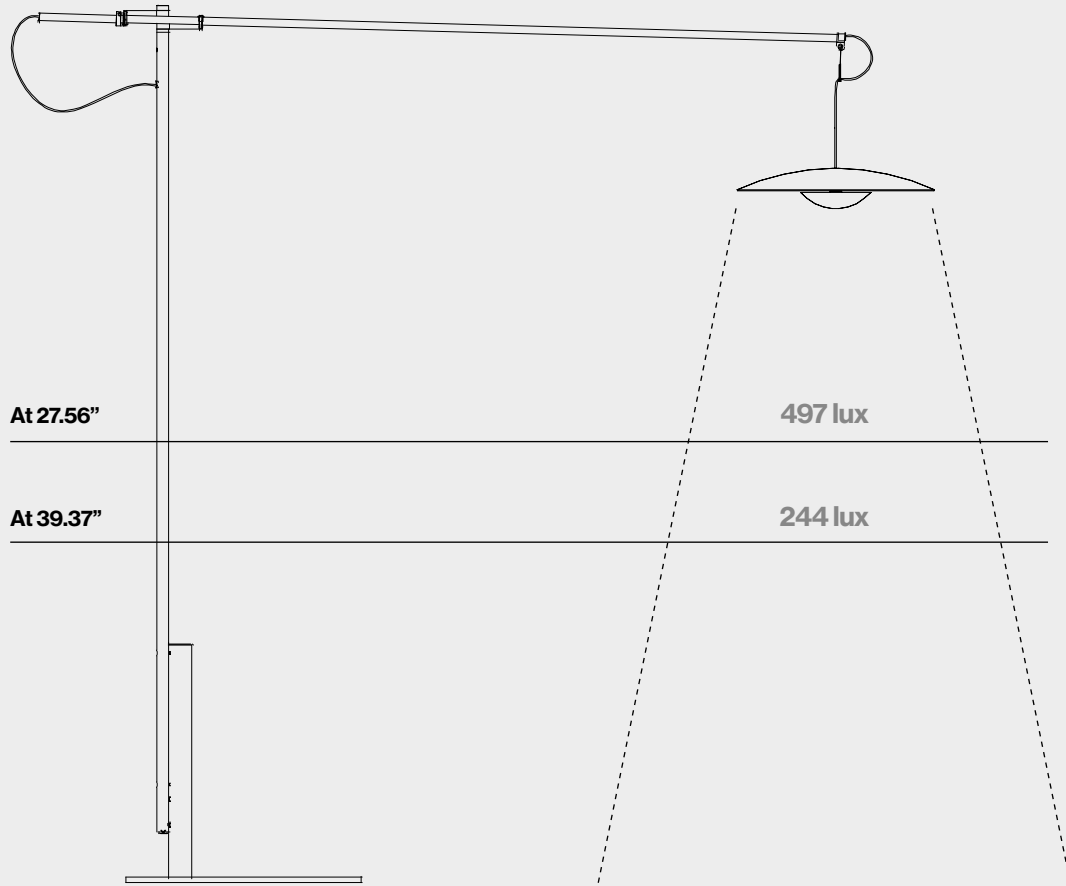

How LED-Ginger illuminates

LED-Ginger XXL 60