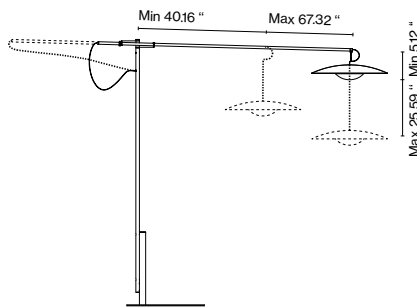

Watch the video [marsetusa@marset.com](mailto:marsetusa@marset.com)  
[www.marset.com](http://www.marset.com)

With an original system to orient and suspend it, the LED-Ginger lampshade hangs from a structure that replaces the ceiling. The system allows the lamp to slide forward and backward and to be folded to either size. The carbon fiber arm has two possible movements depending on the pre-established position of the pivot joint. It is altogether striking, spectacular yet contained. It comes in two sizes to fit the needs of different spaces.

Range of positions

LED-Ginger XXL 60

LED-Ginger XL 42