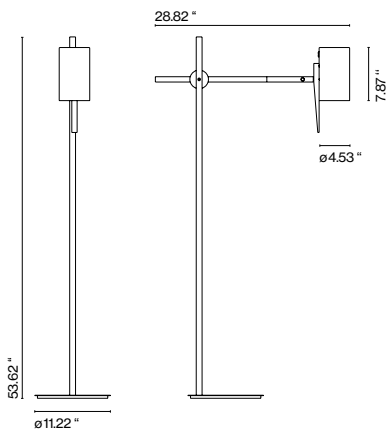

Scantling

Mathias Hahn

marset

Scantling P73

Scantling P73

E26 LED TYPE A 11W

120 V - 60 Hz

Black braided cloth electrical cord

Lacquered iron stem and base. Solid oak arm supports a lacquered aluminum shade. The switch is built into the diffuser.

Structure

White-Oak

Shade

White (Ral 9010)

Dry locations only

[Download](#) Assembly Instructions