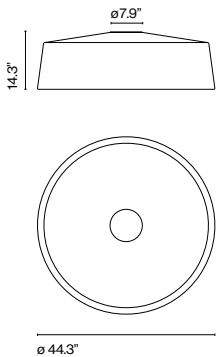

Soho

Joan Gaspar

marset

Soho C 112

Soho C 57

Soho C 38 LED

Soho C112
LED SMD 160W 2700K*
Luminaire 8836lm
Light Source 16800lm
(included)
0-10V (120-277V)
Dimmable Hi-Lume Driver 3Wire

*3000k available upon request