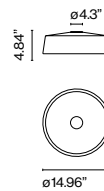

Soho

Joan Gaspar

marset

Soho C 112

Soho C 57

Soho C 38 LED

Soho C112
LED SMD 160W 2700K*
Luminaire 8836lm
Light Source 16800lm
(included)
0-10V (120-277V)
Dimmable Hi-Lume Driver 3Wire

*3000k available upon request