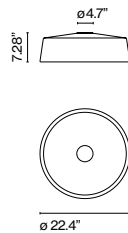

Soho

Joan Gaspar

marset

Soho C 112

Soho C 57

Soho C 38 LED

Soho C112
LED SMD 160W 2700K*
Luminaire 8836lm
Light Source 16800lm
(included)
0-10V (120-277V)
Dimmable Hi-Lume Driver 3Wire

*3000k available upon request