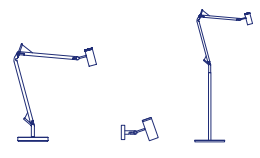

Range

Watch the video
info@marset.com
www.marset.com

The Polo collection has been expanded with this spotlight for both home and commercial applications. This version helps to create focal points of light and linear patterns, and can also be pointed upward on a wall.