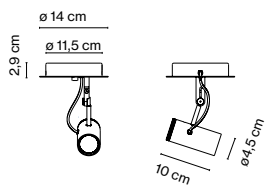

## Joan Gaspar

**marset**

**Polo Spot**

**Ceiling accessory**

**Polo Spot**

LED 7W 350mA 3000K  
Luminaire 436lm  
Light Source 520lm  
(included)

Black electrical cord

**Body and diffuser in lacquered aluminium.  
Reflector with 36 degree aperture.**